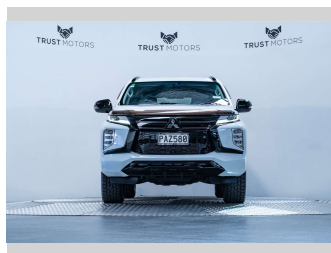

2022 Mitsubishi Pajero Sport VRX 2.4D 4WD

Purchase Price **\$39,990**
Includes GST, Registration & Licensing

Finance may be available on this vehicle. Ask one of our friendly staff for more information.

Gain peace of mind with Mechanical Breakdown Insurance. **Ask us how.**

Top features
None Listed

Body Style
5 door, SUV / 4x4

Odometer
135,700 km

Engine
2442 cc, Internal Combustion

Fuel Type
Diesel

Transmission
Automatic, 4WD