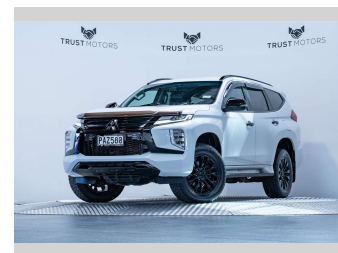

2022 Mitsubishi Pajero Sport VRX 2.4D 4WD

Purchase Price **\$39,990**
Includes GST, Registration & Licensing

Finance may be available on this vehicle. Ask one of our friendly staff for more information.

Gain peace of mind with Mechanical Breakdown Insurance. **Ask us how.**

Top features
None Listed

Body Style
5 door, SUV / 4x4

Odometer
135,700 km

Engine
2442 cc, Internal Combustion

Fuel Type
Diesel

Transmission
Automatic, 4WD