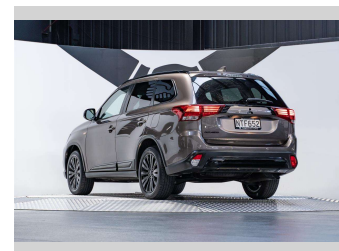

2021 Mitsubishi Outlander LS 2.4L Petrol

Purchase Price **$29,990**
Includes GST, Registration & Licensing

Finance may be available on this vehicle. Ask one of our friendly staff for more information.

Gain peace of mind with Mechanical Breakdown Insurance. **Ask us how.**

an ASSURANT company

Top features
None Listed

Body Style
5 door, SUV / 4x4

Odometer
41,200 km

Engine
2360 cc, Internal Combustion

Fuel Type
Petrol

Transmission
Automatic

Wheels
-

VIN
JMFXTGF8WLZ028003

Interior
Black

Safety
-

Reg No.
NTF652

Ext Colour
Iron Bark

History
NZ New, 3 owners

Seats
7 seats, Fabric

CO2 Emissions
-

Energy Economy
-

Stock ID: 5016

Trust Motors Ltd | Phone 09 887 8668 | Email george@trustmotors.co.nz
10 Norman Spencer Drive, Papatoetoe, Auckland 2104, New Zealand
www.trustmotors.co.nz

4.91 | 1173 reviews