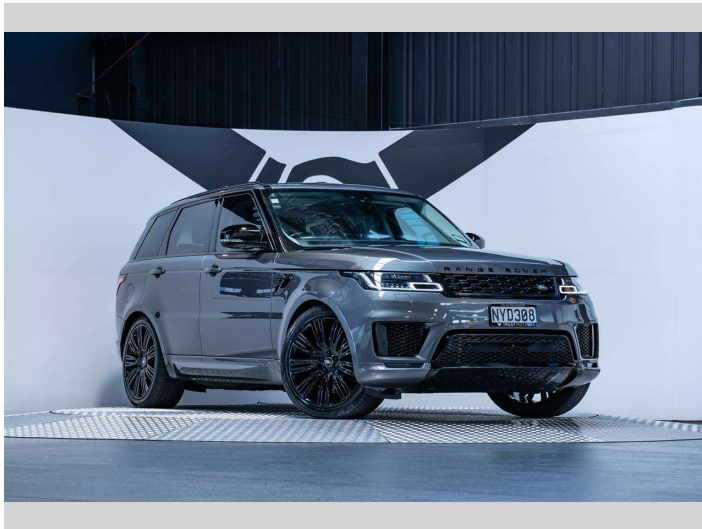

2018 Land Rover Range Rover Sport SDV6 HSE

Purchase Price **\$61,990**
Includes GST, Registration & Licensing

Finance may be available on this vehicle. Ask one of our friendly staff for more information.

Gain peace of mind with Mechanical Breakdown Insurance. **Ask us how.**

Top features
None Listed

Body Style
5 door, SUV / 4x4

Odometer
138,800 km

Engine
2993 cc, Internal Combustion

Fuel Type
Diesel

Transmission
Automatic, 4WD