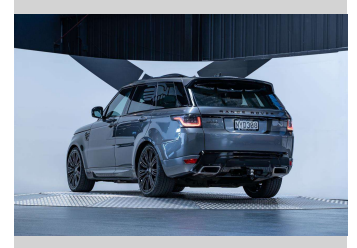

2018 Land Rover Range Rover Sport SDV6 HSE

Purchase Price **\$61,990**
Includes GST, Registration & Licensing

Finance may be available on this vehicle. Ask one of our friendly staff for more information.

Gain peace of mind with Mechanical Breakdown Insurance. **Ask us how.**

Top features
None Listed

Body Style
5 door, SUV / 4x4

Odometer
138,800 km

Engine
2993 cc, Internal Combustion

Fuel Type
Diesel

Transmission
Automatic, 4WD

Seats
5 seats, Leather

CO2 Emissions
★★★★☆☆
214 grams/km

Energy Economy
★★★★☆☆
Annual fuel cost of \$3,330
8.1L per 100km

Cost per year is an estimate based on diesel price of \$2.00 per litre and an average distance of 14000 km. Includes Road User Charges (RUC). Emissions and Energy Economy figures standardised to 3P WLTP.