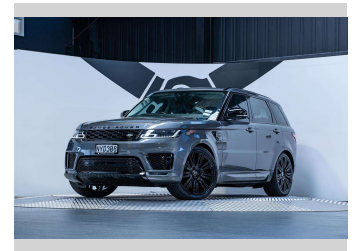

2018 Land Rover Range Rover Sport SDV6 HSE

Purchase Price **\$61,990**
Includes GST, Registration & Licensing

Finance may be available on this vehicle. Ask one of our friendly staff for more information.

Gain peace of mind with Mechanical Breakdown Insurance. **Ask us how.**

Top features
None Listed

Body Style
5 door, SUV / 4x4

Odometer
138,800 km

Engine
2993 cc, Internal Combustion

Fuel Type
Diesel

Transmission
Automatic, 4WD