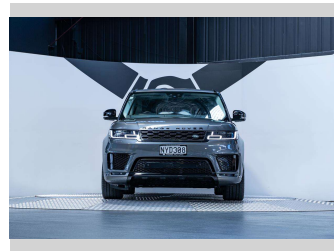

2018 Land Rover Range Rover Sport SDV6 HSE

Purchase Price **\$61,990**
Includes GST, Registration & Licensing

Finance may be available on this vehicle. Ask one of our friendly staff for more information.