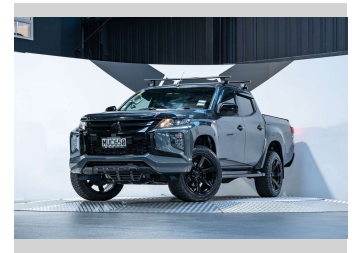

# 2020 Mitsubishi Triton GLXR 2.4L Manual

Purchase Price

**\$29,990**

Includes GST, Registration & Licensing

Finance may be available on this vehicle. Ask one of our friendly staff for more information.

finance  
**NOW**

## Top features

None Listed

Body Style

**4 door, Ute**

Odometer

**63,600 km**

Engine

**2442 cc, Internal Combustion**