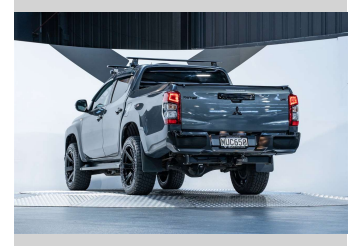

# 2020 Mitsubishi Triton GLXR 2.4L Manual

Purchase Price

**\$29,990**

Includes GST, Registration & Licensing

Finance may be available on this vehicle. Ask one of our friendly staff for more information.

finance  
**NOW**

## Top features

None Listed

Body Style

**4 door, Ute**

Odometer

**63,600 km**

Engine

**2442 cc, Internal Combustion**