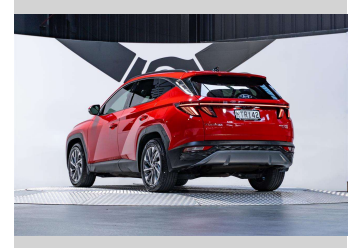

# 2021 Hyundai Tucson Elite 1.6L Diesel AWD

Purchase Price

**\$34,990**

Includes GST, Registration & Licensing

Finance may be available on this vehicle. Ask one of our friendly staff for more information.

## Top features

None Listed

Body Style

**5 door, SUV / 4x4**

Odometer

**70,500 km**

Engine

**1599 cc, Internal Combustion**