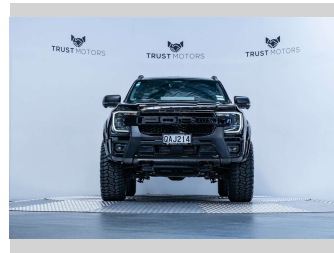

2023 Ford Everest Wildtrak 3.0L V6 4WD

Purchase Price **\$82,990**
Includes GST, Registration & Licensing

Finance may be available on this vehicle. Ask one of our friendly staff for more information.

Gain peace of mind with Mechanical Breakdown Insurance. **Ask us how.**

Interior
Black

Safety
-

Reg No.
QAJ214

Ext Colour
Shadow Black

History
NZ New, 3 owners

Seats
7 seats, Leather

CO2 Emissions
-

Energy Economy
-