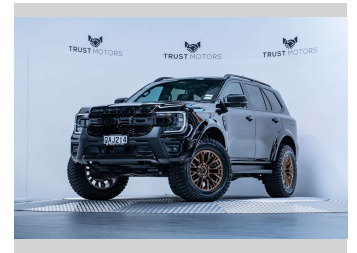

2023 Ford Everest Wildtrak 3.0L V6 4WD

Purchase Price **\$82,990**
Includes GST, Registration & Licensing

Finance may be available on this vehicle. Ask one of our friendly staff for more information.

Gain peace of mind with Mechanical Breakdown Insurance. **Ask us how.**

Top features
None Listed

Body Style
4 door, SUV / 4x4

Odometer
34,200 km

Engine
2993 cc, Internal Combustion

Fuel Type
Diesel

Transmission
Automatic, 4WD

Wheels
-

VIN
MNARXXMAWRPE11304

Interior
Black

Safety
-

Reg No.
QAJ214

Ext Colour
Shadow Black

History
NZ New, 3 owners

Seats
7 seats, Leather

CO2 Emissions
-

Energy Economy
-