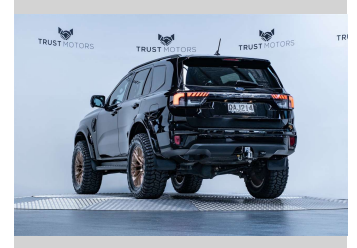

2023 Ford Everest Wildtrak 3.0L V6 4WD

Purchase Price **\$82,990**
Includes GST, Registration & Licensing

Finance may be available on this vehicle. Ask one of our friendly staff for more information.

Gain peace of mind with Mechanical Breakdown Insurance. **Ask us how.**

Top features
None Listed

Body Style
4 door, SUV / 4x4

Odometer
34,200 km

Engine
2993 cc, Internal Combustion

Fuel Type
Diesel

Transmission
Automatic, 4WD

Wheels
-

VIN
MNARXXMAWRPE11304