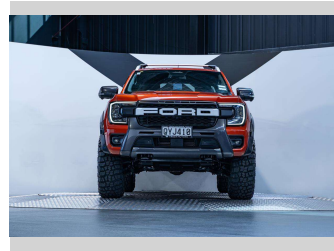

2022 Ford Ranger Wildtrak 2.0L Bi-Turbo 4WD PX-4