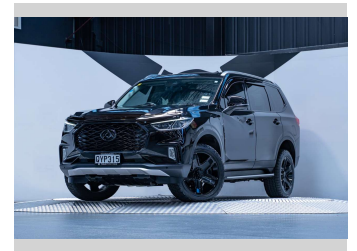

2021 LDV D90 Luxury 2.0L Bi-Turbo 4WD

Purchase Price

\$35,990

Includes GST, Registration & Licensing

Finance may be available on this vehicle. Ask one of our friendly staff for more information.

finance
NOW

Gain peace of mind with Mechanical Breakdown Insurance. **Ask us how.**

Protecta
INSURANCE
an ASSURANT company

Top features

None Listed

Body Style

5 door, SUV / 4x4

Odometer

34,400 km

Engine

1996 cc, Internal Combustion

Fuel Type

Diesel

Transmission

Automatic, 4WD

Wheels

-

Ext Colour

Metal Black

History

NZ New, 1 owner

Seats

7 seats, Leather

CO2 Emissions

★☆☆☆☆