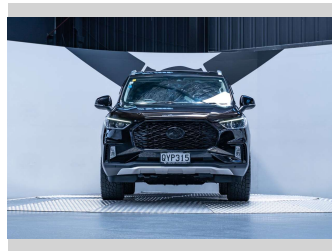

2021 LDV D90 Luxury 2.0L Bi-Turbo 4WD

Purchase Price

\$35,990

Includes GST, Registration & Licensing

Finance may be available on this vehicle. Ask one of our friendly staff for more information.

finance
NOW