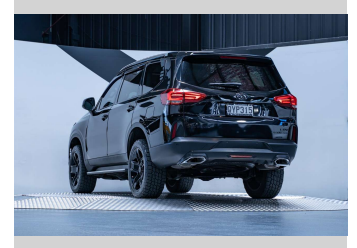

2021 LDV D90 Luxury 2.0L Bi-Turbo 4WD

Purchase Price

$35,990

Includes GST, Registration & Licensing

Finance may be available on this vehicle. Ask one of our friendly staff for more information.

finance
NOW

Gain peace of mind with Mechanical Breakdown Insurance. **Ask us how.**

Protecta
INSURANCE
an ASSURANT company

Top features

None Listed

Body Style

5 door, SUV / 4x4

Odometer

34,400 km

Engine

1996 cc, Internal Combustion

Fuel Type

Diesel

Transmission

Automatic, 4WD

Wheels

-

VIN

LSFA431B4LA108669

Interior

Black

Safety

Based on 2024 VSRR rating

Reg No.

QYP315

Ext Colour

Metal Black

History

NZ New, 1 owner

Seats

7 seats, Leather

CO2 Emissions

★☆☆☆☆

271 grams/km

Energy Economy

★☆☆☆☆

Annual fuel cost of $3,980

10.4L per 100km

Cost per year is an estimate based on diesel price of $2.00 per litre and an average distance of 14000 km. Includes Road User Charges (RUC). Emissions and Energy Economy figures standardised to 3P WLTP.

Stock ID: 5818

Trust Motors Ltd | Phone 09 887 8668 | Email george@trustmotors.co.nz
10 Norman Spencer Drive, Papatoetoe, Auckland 2104, New Zealand
www.trustmotors.co.nz

★★★★★
4.92 | 1371 reviews