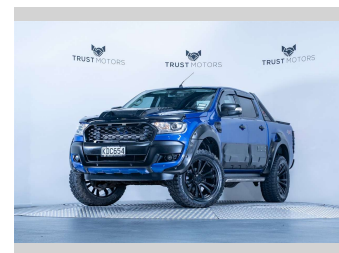

# 2016 Ford Ranger XLT 3.2L 4WD

**Purchase Price** **\$32,990**  
Includes GST, Registration & Licensing

Finance may be available on this vehicle. Ask one of our friendly staff for more information.

Gain peace of mind with Mechanical Breakdown Insurance. **Ask us how.**

**Top features**  
None Listed

**Body Style**  
**4 door, Ute**

**Odometer**  
**165,600 km**

**Engine**  
**3198 cc, Internal Combustion**

**Fuel Type**  
**Diesel**

**Transmission**  
**Automatic, 4WD**

**Wheels**  
-

**VIN**  
**MNAUMFF50GW624866**

**Interior**  
**Black**

**Safety**  
-

**Reg No.**  
**KDC654**

**Ext Colour**  
**Aurora Blue**

**History**  
**NZ New, 9 owners**

**Seats**  
**5 seats, Fabric**

**CO2 Emissions**  
-