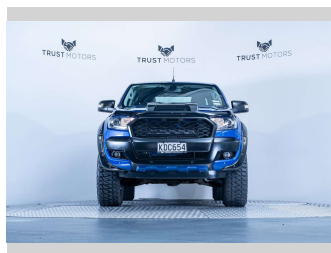

# 2016 Ford Ranger XLT 3.2L 4WD

**Purchase Price** **\$32,990**  
Includes GST, Registration & Licensing

Finance may be available on this vehicle. Ask one of our friendly staff for more information.

Gain peace of mind with Mechanical Breakdown Insurance. **Ask us how.**