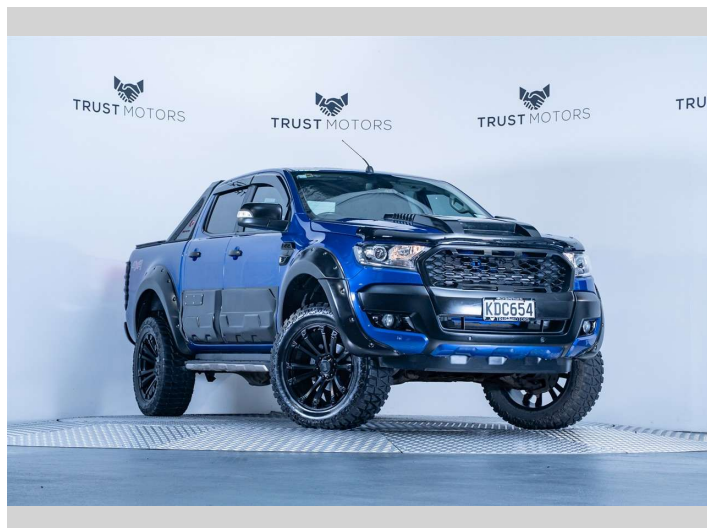

# 2016 Ford Ranger XLT 3.2L 4WD

**Purchase Price** **\$32,990**  
Includes GST, Registration & Licensing

Finance may be available on this vehicle. Ask one of our friendly staff for more information.

Gain peace of mind with Mechanical Breakdown Insurance. **Ask us how.**

**Top features**  
None Listed

**Body Style**  
**4 door, Ute**

**Odometer**  
**165,600 km**

**Engine**  
**3198 cc, Internal Combustion**

**Fuel Type**  
**Diesel**

**Transmission**  
**Automatic, 4WD**

**Wheels**  
-

**VIN**  
**MNAUMFF50GW624866**

**Interior**  
**Black**

**Safety**  
-

**Reg No.**  
**KDC654**

**Ext Colour**  
**Aurora Blue**

**History**  
**NZ New, 9 owners**

**Seats**  
**5 seats, Fabric**

**CO2 Emissions**  
-