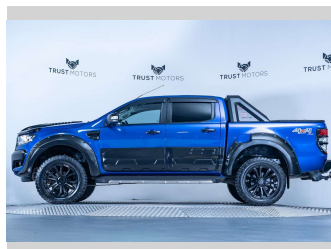

# 2016 Ford Ranger XLT 3.2L 4WD

**Purchase Price** **\$32,990**  
Includes GST, Registration & Licensing

Finance may be available on this vehicle. Ask one of our friendly staff for more information.

Gain peace of mind with Mechanical Breakdown Insurance. **Ask us how.**

**Top features**  
None Listed

**Body Style**  
**4 door, Ute**

**Odometer**  
**165,600 km**

**Engine**  
**3198 cc, Internal Combustion**

**Fuel Type**  
**Diesel**

**Transmission**  
**Automatic, 4WD**

**Wheels**  
-

**VIN**  
**MNAUMFF50GW624866**

**Interior**  
**Black**

**Safety**  
-

**Reg No.**  
**KDC654**

**Ext Colour**  
**Aurora Blue**

**History**  
**NZ New, 9 owners**

**Seats**  
**5 seats, Fabric**

**CO2 Emissions**  
-