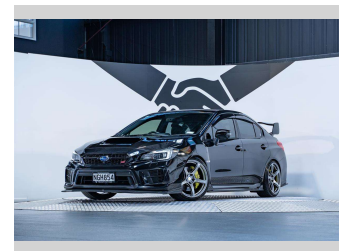

2021 Subaru WRX STI Premium 2.5L Manual

Purchase Price **\$69,990**
Includes GST, Registration & Licensing

Finance may be available on this vehicle. Ask one of our friendly staff for more information.

Gain peace of mind with Mechanical Breakdown Insurance. **Ask us how.**

an ASSURANT company

Top features
None Listed

Body Style
4 door, Sedan

Odometer
29,200 km

Engine
2457 cc, Internal Combustion

Fuel Type
Petrol

Transmission
Manual, 4WD

Wheels
-

VIN
JF1VAFKH3LG027679

Interior
Black

Safety
-

Reg No.
NGH854

Ext Colour
Silica Black

History
NZ New, 7 owners

Seats
5 seats, Leather

CO2 Emissions
-