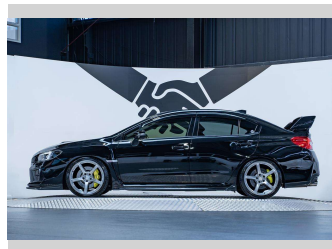

2021 Subaru WRX STI Premium 2.5L Manual

Purchase Price **\$69,990**
Includes GST, Registration & Licensing

Finance may be available on this vehicle. Ask one of our friendly staff for more information.

Gain peace of mind with Mechanical Breakdown Insurance. **Ask us how.**

an ASSURANT company

Top features
None Listed

Body Style
4 door, Sedan

Odometer
29,200 km

Engine
2457 cc, Internal Combustion

Fuel Type
Petrol

Transmission
Manual, 4WD

Wheels
-

VIN
JF1VAFKH3LG027679

Interior
Black

Safety
-

Reg No.
NGH854

Ext Colour
Silica Black

History
NZ New, 7 owners

Seats
5 seats, Leather

CO2 Emissions
-