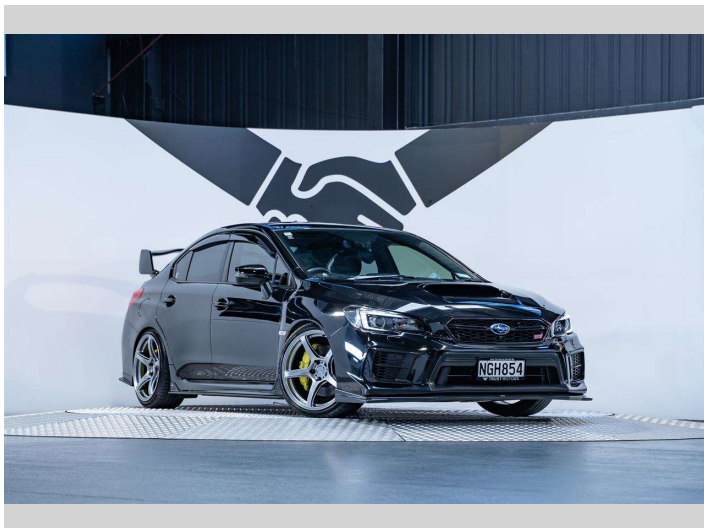

2021 Subaru WRX STI Premium 2.5L Manual

Purchase Price **\$69,990**
Includes GST, Registration & Licensing

Finance may be available on this vehicle. Ask one of our friendly staff for more information.

Gain peace of mind with Mechanical Breakdown Insurance. **Ask us how.**

an ASSURANT company

Top features
None Listed

Body Style
4 door, Sedan

Odometer
29,200 km

Engine
2457 cc, Internal Combustion

Fuel Type
Petrol

Transmission
Manual, 4WD

Wheels
-

VIN
JF1VAFKH3LG027679

Interior
Black

Safety
-

Reg No.
NGH854

Ext Colour
Silica Black

History
NZ New, 7 owners

Seats
5 seats, Leather

CO2 Emissions
-