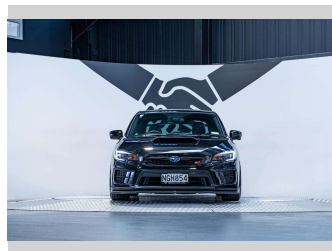

2021 Subaru WRX STI Premium 2.5L Manual

Purchase Price **\$69,990**
Includes GST, Registration & Licensing

Finance may be available on this vehicle. Ask one of our friendly staff for more information.

Gain peace of mind with Mechanical Breakdown Insurance. **Ask us how.**

VIN
JF1VAFKH3LG027679

Interior
Black

Safety
-

Reg No.
NGH854

Ext Colour
Silica Black

History
NZ New, 7 owners

Seats
5 seats, Leather

CO2 Emissions
-