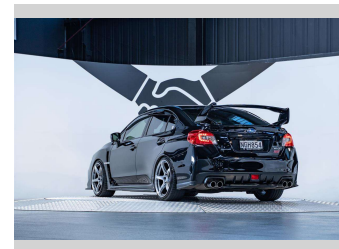

2021 Subaru WRX STI Premium 2.5L Manual

Purchase Price **\$69,990**
Includes GST, Registration & Licensing

Finance may be available on this vehicle. Ask one of our friendly staff for more information.

Gain peace of mind with Mechanical Breakdown Insurance. **Ask us how.**

an ASSURANT company

Top features
None Listed

Body Style
4 door, Sedan

Odometer
29,200 km

Engine
2457 cc, Internal Combustion

Fuel Type
Petrol

Transmission
Manual, 4WD

Wheels
-

VIN
JF1VAFKH3LG027679

Interior
Black

Safety
-

Reg No.
NGH854

Ext Colour
Silica Black

History
NZ New, 7 owners

Seats
5 seats, Leather

CO2 Emissions
-