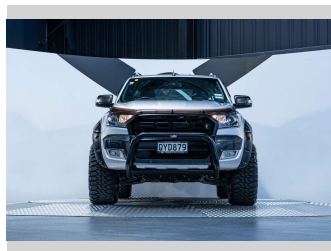

2017 Ford Ranger Wildtrak 3.2L 4WD