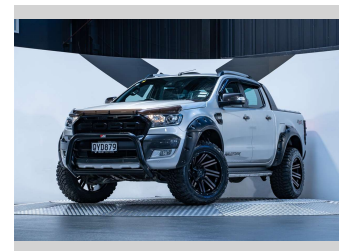

# 2017 Ford Ranger Wildtrak 3.2L 4WD

**Purchase Price** **\$41,990**  
Includes GST, Registration & Licensing

Finance may be available on this vehicle. Ask one of our friendly staff for more information.

Gain peace of mind with Mechanical Breakdown Insurance. **Ask us how.**

**Top features**  
None Listed

Body Style  
**4 door, Ute**

Odometer  
**106,100 km**

Engine  
**3198 cc, Internal Combustion**

Fuel Type  
**Diesel**

History  
**NZ New, 3 owners**

Seats  
**5 seats, Leather**

CO2 Emissions  
★☆☆☆☆  
**267 grams/km**

Energy Economy  
★☆☆☆☆

**Annual fuel cost of \$3,920**  
**10.2L per 100km**

Cost per year is an estimate based on diesel price of \$2.00 per litre and an average distance of 14000 km. Includes Road User Charges (RUC). Emissions and Energy Economy figures standardised to 3P WLTP.