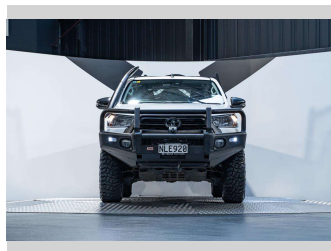

2021 Toyota Hilux SR 2.8L 4WD Manual