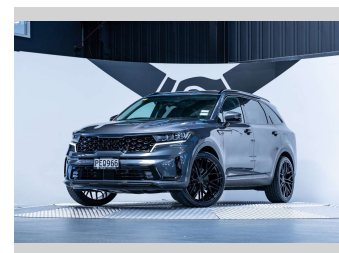

2022 Kia Sorento EX 2.2D 4WD

Purchase Price **\$52,990**
Includes GST, Registration & Licensing

Finance may be available on this vehicle. Ask one of our friendly staff for more information.

Gain peace of mind with Mechanical Breakdown Insurance. **Ask us how.**

Top features
None Listed

Body Style
5 door, SUV / 4x4

Odometer
48,600 km

Engine
2151 cc, Internal Combustion

Fuel Type
Diesel

Transmission
Automatic, 4WD

Wheels
-

VIN
KNARH81BWN5151425

Interior
Black

Safety
-

Reg No.
PEQ966

Ext Colour
Gravity Gray

History
NZ New, 3 owners

Seats
7 seats, Leather

CO2 Emissions
-

Energy Economy
-