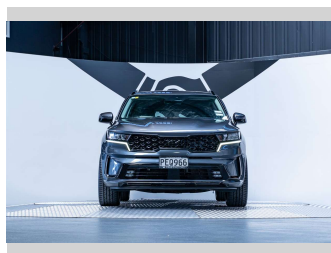

2022 Kia Sorento EX 2.2D 4WD

Purchase Price **\$52,990**
Includes GST, Registration & Licensing

Finance may be available on this vehicle. Ask one of our friendly staff for more information.

Gain peace of mind with Mechanical Breakdown Insurance. **Ask us how.**