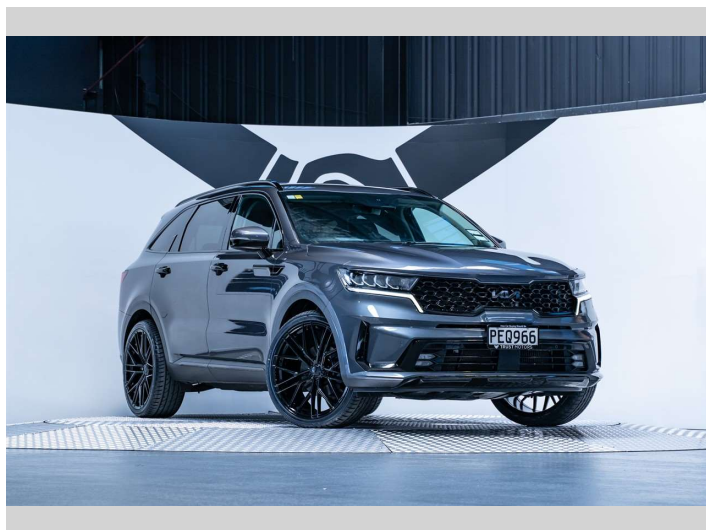

2022 Kia Sorento EX 2.2D 4WD

Purchase Price **\$52,990**
Includes GST, Registration & Licensing

Finance may be available on this vehicle. Ask one of our friendly staff for more information.

Gain peace of mind with Mechanical Breakdown Insurance. **Ask us how.**

Top features
None Listed

Body Style
5 door, SUV / 4x4

Odometer
48,600 km

Engine
2151 cc, Internal Combustion

Fuel Type
Diesel

Transmission
Automatic, 4WD

Wheels
-

VIN
KNARH81BWN5151425

Interior
Black

Safety
-

Reg No.
PEQ966

Ext Colour
Gravity Gray

History
NZ New, 3 owners

Seats
7 seats, Leather

CO2 Emissions
-

Energy Economy
-