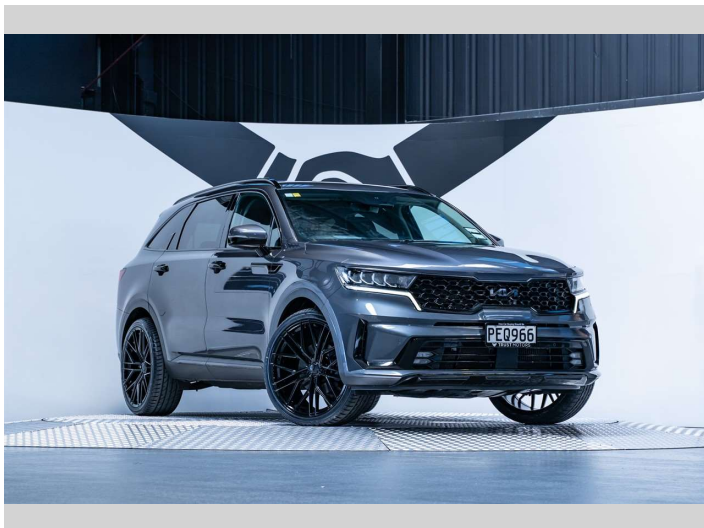

2022 Kia Sorento EX 2.2D 4WD

Purchase Price **\$52,990**
Includes GST, Registration & Licensing

Finance may be available on this vehicle. Ask one of our friendly staff for more information.

Gain peace of mind with Mechanical Breakdown Insurance. **Ask us how.**

Top features
None Listed

Body Style
5 door, SUV / 4x4

Odometer
48,600 km

Engine
2151 cc, Internal Combustion

Fuel Type
Diesel

Transmission
Automatic, 4WD

Wheels
-

VIN
KNARH81BWN5151425

Interior
Black

Safety
-

Reg No.
PEQ966

Ext Colour
Gravity Gray

History
NZ New, 3 owners

Seats
7 seats, Leather

CO2 Emissions
-

Energy Economy
-