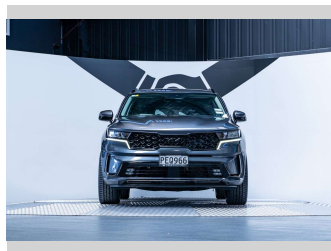

2022 Kia Sorento EX 2.2D 4WD

Purchase Price **\$52,990**
Includes GST, Registration & Licensing

Finance may be available on this vehicle. Ask one of our friendly staff for more information.

Gain peace of mind with Mechanical Breakdown Insurance. **Ask us how.**