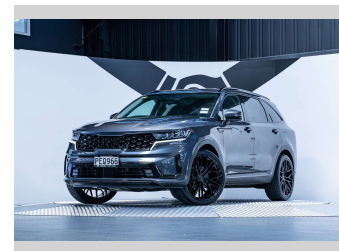

2022 Kia Sorento EX 2.2D 4WD

Purchase Price **\$52,990**
Includes GST, Registration & Licensing

Finance may be available on this vehicle. Ask one of our friendly staff for more information.

Gain peace of mind with Mechanical Breakdown Insurance. **Ask us how.**

Top features
None Listed

Body Style
5 door, SUV / 4x4

Odometer
48,600 km

Engine
2151 cc, Internal Combustion

Fuel Type
Diesel

Transmission
Automatic, 4WD

Wheels
-

VIN
KNARH81BWN5151425

Interior
Black

Safety
-

Reg No.
PEQ966

Ext Colour
Gravity Gray

History
NZ New, 3 owners

Seats
7 seats, Leather

CO2 Emissions
-

Energy Economy
-