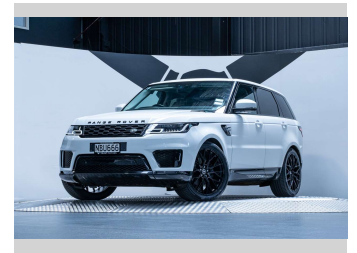

2018 Land Rover Range Rover Sport SDV6 HSE 3.0L

Purchase Price **\$64,990**
Includes GST, Registration & Licensing

Finance may be available on this vehicle. Ask one of our friendly staff for more information.

Gain peace of mind with Mechanical Breakdown Insurance. **Ask us how.**

Top features
None Listed

Body Style
5 door, SUV / 4x4

Odometer
132,000 km

Engine
2993 cc, Internal Combustion

Fuel Type
Diesel

Transmission
Automatic, 4WD