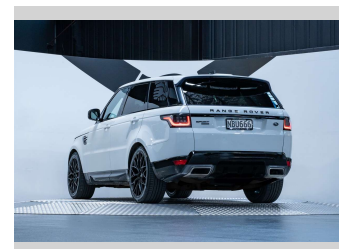

# 2018 Land Rover Range Rover Sport SDV6 HSE 3.0L

**Purchase Price** **\$64,990**  
Includes GST, Registration & Licensing

Finance may be available on this vehicle. Ask one of our friendly staff for more information.

Gain peace of mind with Mechanical Breakdown Insurance. **Ask us how.**

**Top features**  
None Listed

**Body Style**  
5 door, SUV / 4x4

**Odometer**  
132,000 km

**Engine**  
2993 cc, Internal Combustion

**Fuel Type**  
Diesel

**Transmission**  
Automatic, 4WD

**Wheels**  
-

**VIN**  
SALWA2AK8JA189438

**Interior**  
Black

**Safety**  
-

**Reg No.**  
NBU666

**Ext Colour**  
Glacier White