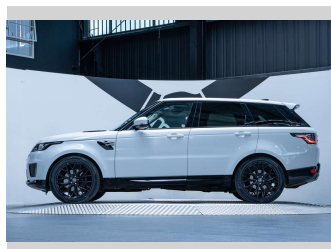

# 2018 Land Rover Range Rover Sport SDV6 HSE 3.0L

**Purchase Price** **\$64,990**  
Includes GST, Registration & Licensing

Finance may be available on this vehicle. Ask one of our friendly staff for more information.

Gain peace of mind with Mechanical Breakdown Insurance. **Ask us how.**

**Top features**  
None Listed

**Body Style**  
5 door, SUV / 4x4

**Odometer**  
132,000 km

**Engine**  
2993 cc, Internal Combustion

**Fuel Type**  
Diesel

**Transmission**  
Automatic, 4WD

**Wheels**  
-

**VIN**  
SALWA2AK8JA189438

**Interior**  
Black

**Safety**  
-

**Reg No.**  
NBU666

**Ext Colour**  
Glacier White