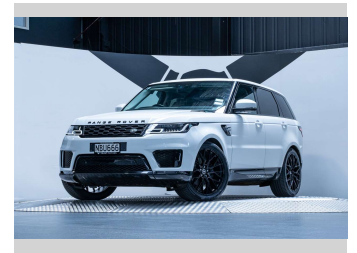

2018 Land Rover Range Rover Sport SDV6 HSE 3.0L

Purchase Price **\$59,990**
Includes GST, Registration & Licensing

Finance may be available on this vehicle. Ask one of our friendly staff for more information.

Gain peace of mind with Mechanical Breakdown Insurance. **Ask us how.**

Top features
None Listed

Body Style
5 door, SUV / 4x4

Odometer
132,000 km

Engine
2993 cc, Internal Combustion

Fuel Type
Diesel

Transmission
Automatic, 4WD