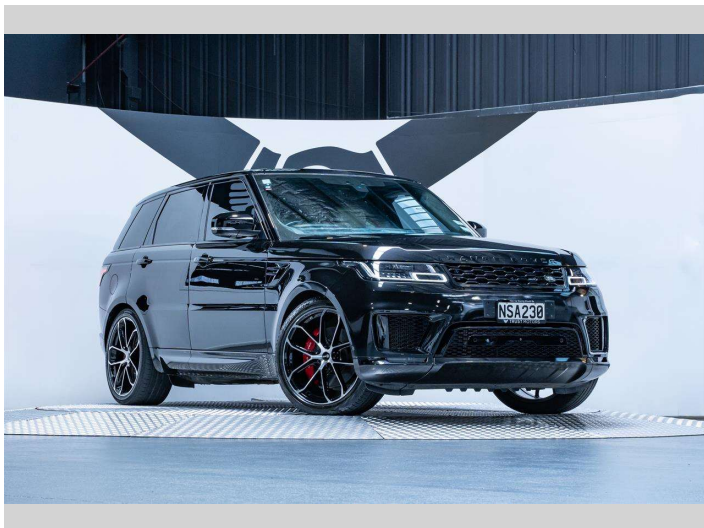

2019 Land Rover Range Rover Sport SDV8

Purchase Price **\$94,990**
Includes GST, Registration & Licensing

Finance may be available on this vehicle. Ask one of our friendly staff for more information.

Gain peace of mind with Mechanical Breakdown Insurance. **Ask us how.**

Top features
None Listed

Body Style
5 door, SUV / 4x4

Odometer
78,100 km

Engine
4367 cc, Internal Combustion

Fuel Type
Diesel

Transmission
Automatic, 4WD

Wheels
-

VIN
SALWA2AJXKA871665

Interior
Bone

Safety
-

Reg No.
NSA230

Ext Colour
Santorini Black

History
Ex-Overseas, 2 owners

Seats
5 seats, Leather

CO2 Emissions
-

Energy Economy
-