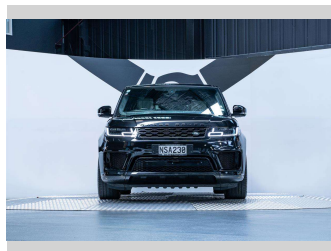

2019 Land Rover Range Rover Sport SDV8

Purchase Price **\$94,990**
Includes GST, Registration & Licensing

Finance may be available on this vehicle. Ask one of our friendly staff for more information.

Gain peace of mind with Mechanical Breakdown Insurance. **Ask us how.**

Top features
None Listed

Body Style
5 door, SUV / 4x4

Odometer
78,100 km

Engine
4367 cc, Internal Combustion

Fuel Type
Diesel

Transmission
Automatic, 4WD

Wheels
-

VIN
SALWA2AJXKA871665