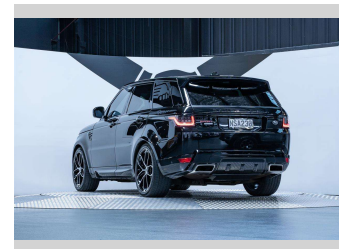

2019 Land Rover Range Rover Sport SDV8

Purchase Price **\$94,990**
Includes GST, Registration & Licensing

Finance may be available on this vehicle. Ask one of our friendly staff for more information.

Gain peace of mind with Mechanical Breakdown Insurance. **Ask us how.**

Top features
None Listed

Body Style
5 door, SUV / 4x4

Odometer
78,100 km

Engine
4367 cc, Internal Combustion

Fuel Type
Diesel

Transmission
Automatic, 4WD

Wheels
-

VIN
SALWA2AJXKA871665