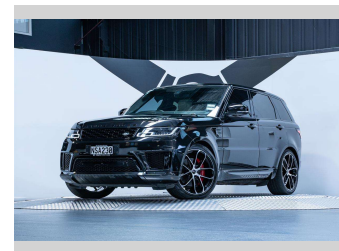

2019 Land Rover Range Rover Sport SDV8

Purchase Price **\$94,990**
Includes GST, Registration & Licensing

Finance may be available on this vehicle. Ask one of our friendly staff for more information.

Gain peace of mind with Mechanical Breakdown Insurance. **Ask us how.**

Top features
None Listed

Body Style
5 door, SUV / 4x4

Odometer
78,100 km

Engine
4367 cc, Internal Combustion

Fuel Type
Diesel

Transmission
Automatic, 4WD

Wheels
-

VIN
SALWA2AJXKA871665

Interior
Bone

Safety
-

Reg No.
NSA230

Ext Colour
Santorini Black

History
Ex-Overseas, 2 owners

Seats
5 seats, Leather

CO2 Emissions
-

Energy Economy
-