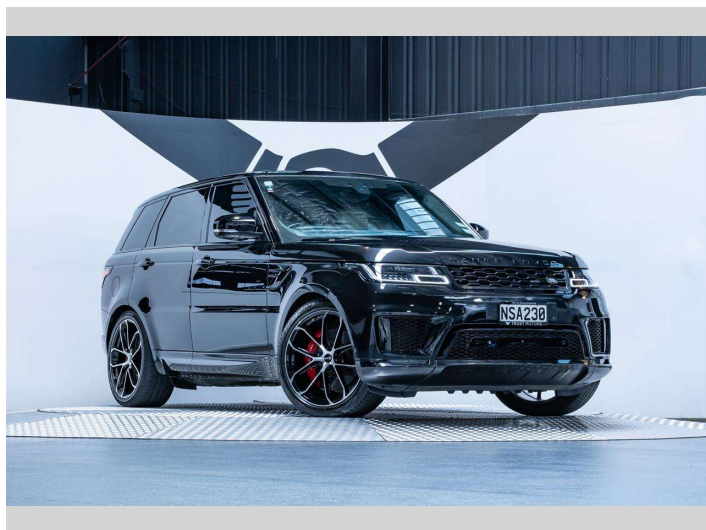

2019 Land Rover Range Rover Sport SDV8

Purchase Price **\$89,990**
Includes GST, Registration & Licensing

Finance may be available on this vehicle. Ask one of our friendly staff for more information.

Gain peace of mind with Mechanical Breakdown Insurance. **Ask us how.**

Top features
None Listed

Body Style
5 door, SUV / 4x4

Odometer
78,100 km

Engine
4367 cc, Internal Combustion

Fuel Type
Diesel

Transmission
Automatic, 4WD

Wheels
-

VIN
SALWA2AJXKA871665

Interior
Bone

Safety
-

Reg No.
NSA230

Ext Colour
Santorini Black

History
Ex-Overseas, 2 owners

Seats
5 seats, Leather

CO2 Emissions
-

Energy Economy
-