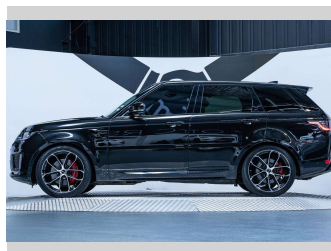

2019 Land Rover Range Rover Sport SDV8

Purchase Price **\$89,990**
Includes GST, Registration & Licensing

Finance may be available on this vehicle. Ask one of our friendly staff for more information.

Gain peace of mind with Mechanical Breakdown Insurance. **Ask us how.**

Top features
None Listed

Body Style
5 door, SUV / 4x4

Odometer
78,100 km

Engine
4367 cc, Internal Combustion

Fuel Type
Diesel

Transmission
Automatic, 4WD

Wheels
-

VIN
SALWA2AJXKA871665

Interior
Bone

Safety
-

Reg No.
NSA230

Ext Colour
Santorini Black

History
Ex-Overseas, 2 owners

Seats
5 seats, Leather

CO2 Emissions
-

Energy Economy
-