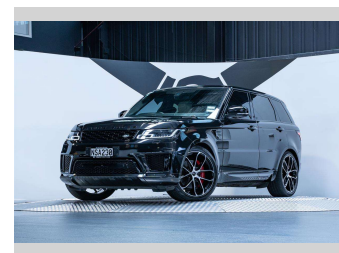

2019 Land Rover Range Rover Sport SDV8

Purchase Price **\$89,990**
Includes GST, Registration & Licensing

Finance may be available on this vehicle. Ask one of our friendly staff for more information.

Gain peace of mind with Mechanical Breakdown Insurance. **Ask us how.**

Top features
None Listed

Body Style
5 door, SUV / 4x4

Odometer
78,100 km

Engine
4367 cc, Internal Combustion

Fuel Type
Diesel

Transmission
Automatic, 4WD

Wheels
-

VIN
SALWA2AJXKA871665

Interior
Bone

Safety
-

Reg No.
NSA230

Ext Colour
Santorini Black

History
Ex-Overseas, 2 owners

Seats
5 seats, Leather

CO2 Emissions
-

Energy Economy
-