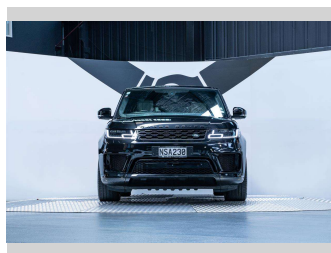

2019 Land Rover Range Rover Sport SDV8

Purchase Price **\$89,990**
Includes GST, Registration & Licensing

Finance may be available on this vehicle. Ask one of our friendly staff for more information.

Gain peace of mind with Mechanical Breakdown Insurance. **Ask us how.**

Top features
None Listed

Body Style
5 door, SUV / 4x4

Odometer
78,100 km

Engine
4367 cc, Internal Combustion

Fuel Type
Diesel

Transmission
Automatic, 4WD

Wheels
-

VIN
SALWA2AJXKA871665