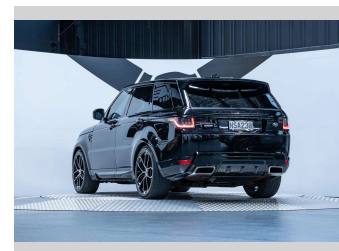

2019 Land Rover Range Rover Sport SDV8

Purchase Price **\$89,990**
Includes GST, Registration & Licensing

Finance may be available on this vehicle. Ask one of our friendly staff for more information.

Gain peace of mind with Mechanical Breakdown Insurance. **Ask us how.**

Top features
None Listed

Body Style
5 door, SUV / 4x4

Odometer
78,100 km

Engine
4367 cc, Internal Combustion

Fuel Type
Diesel

Transmission
Automatic, 4WD

Wheels
-

VIN
SALWA2AJXKA871665

Interior
Bone

Safety
-

Reg No.
NSA230

Ext Colour
Santorini Black

History
Ex-Overseas, 2 owners

Seats
5 seats, Leather

CO2 Emissions
-

Energy Economy
-