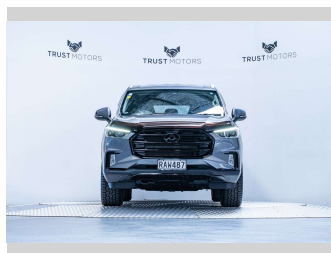

2024 LDV D90 2.0L Petrol Turbo

Purchase Price **\$41,990**
Includes GST, Registration & Licensing

Finance may be available on this vehicle. Ask one of our friendly staff for more information.

Gain peace of mind with Mechanical Breakdown Insurance. **Ask us how.**