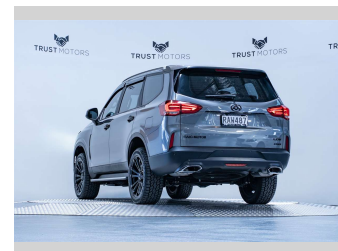

2024 LDV D90 2.0L Petrol Turbo

Purchase Price **\$41,990**
Includes GST, Registration & Licensing

Finance may be available on this vehicle. Ask one of our friendly staff for more information.

Gain peace of mind with Mechanical Breakdown Insurance. **Ask us how.**

Top features
None Listed

Body Style
5 door, SUV / 4x4

Odometer
5,000 km

Engine
1995 cc, Internal Combustion

Fuel Type
Petrol

Transmission
Automatic

Wheels
-

VIN
LSFA431J4NA109914