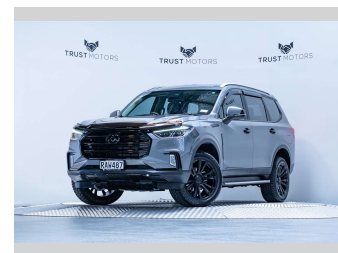

2024 LDV D90 2.0L Petrol Turbo

Purchase Price **\$41,990**
Includes GST, Registration & Licensing

Finance may be available on this vehicle. Ask one of our friendly staff for more information.

Gain peace of mind with Mechanical Breakdown Insurance. **Ask us how.**

Top features
None Listed

Body Style
5 door, SUV / 4x4

Odometer
5,000 km

Engine
1995 cc, Internal Combustion

Fuel Type
Petrol

Transmission
Automatic

Wheels
-

VIN
LSFA431J4NA109914