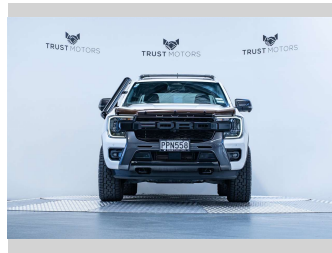

2022 Ford Ranger Wildtrak 3.0L V6 4WD