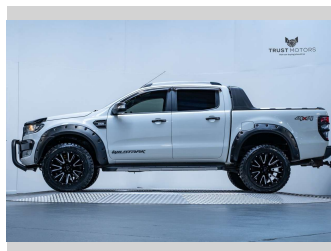

2016 Ford Ranger Wildtrak 3.2L 4WD

Purchase Price **\$41,990**
Includes GST, Registration & Licensing

Finance may be available on this vehicle. Ask one of our friendly staff for more information.

Gain peace of mind with Mechanical Breakdown Insurance. **Ask us how.**

Top features
None Listed

Body Style
4 door, Ute

Odometer
151,800 km

Engine
3198 cc, Internal Combustion

Fuel Type
Diesel

Transmission
Automatic, 4WD

Wheels
-

VIN
MNAUMFF50GW532940

Interior
Black & Orange

Safety
-

Reg No.
JQY786

Ext Colour
Oxford White

History
NZ New, 8 owners

Seats
5 seats, Leather & Fabric

CO2 Emissions
-

Energy Economy
-