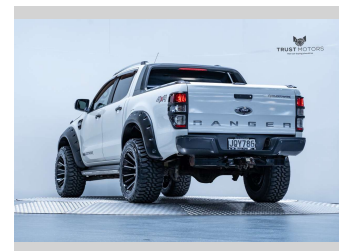

2016 Ford Ranger Wildtrak 3.2L 4WD

Purchase Price **\$41,990**
Includes GST, Registration & Licensing

Finance may be available on this vehicle. Ask one of our friendly staff for more information.

Gain peace of mind with Mechanical Breakdown Insurance. **Ask us how.**

Top features
None Listed

Body Style
4 door, Ute

Odometer
151,800 km

Engine
3198 cc, Internal Combustion

Fuel Type
Diesel

Transmission
Automatic, 4WD

Wheels
-

VIN
MNAUMFF50GW532940

Interior
Black & Orange

Safety
-

Reg No.
JQY786

Ext Colour
Oxford White

History
NZ New, 8 owners

Seats
5 seats, Leather & Fabric

CO2 Emissions
-

Energy Economy
-