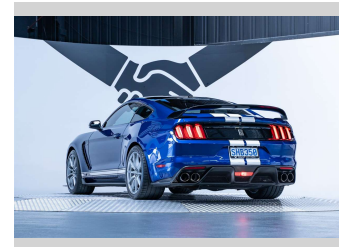

2016 Ford Mustang Shelby GT350

Purchase Price **\$109,990**
Includes GST, Registration & Licensing

Finance may be available on this vehicle. Ask one of our friendly staff for more information.

Gain peace of mind with Mechanical Breakdown Insurance. **Ask us how.**

Top features
None Listed

Body Style
2 door, Coupe

Odometer
31,000 km

Engine
5200 cc, Internal Combustion

Fuel Type
Petrol

Transmission
Manual, Rear Wheel

Wheels
-

VIN
1FA6P8JZ7G5520295

Interior
Black

Safety
-

Reg No.
SHB350

Ext Colour
Ford Performance Blue

History
Ex-Overseas, 1 owner

Seats
4 seats, Leather

CO2 Emissions
-

Energy Economy
-