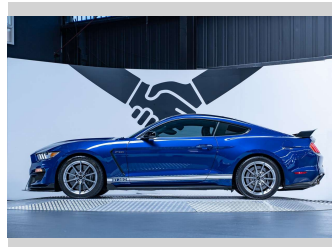

2016 Ford Mustang Shelby GT350

Purchase Price **\$109,990**
Includes GST, Registration & Licensing

Finance may be available on this vehicle. Ask one of our friendly staff for more information.

Gain peace of mind with Mechanical Breakdown Insurance. **Ask us how.**

Top features
None Listed

Body Style
2 door, Coupe

Odometer
31,000 km

Engine
5200 cc, Internal Combustion

Fuel Type
Petrol

Transmission
Manual, Rear Wheel

Wheels
-

VIN
1FA6P8JZ7G5520295

Interior
Black

Safety
-

Reg No.
SHB350

Ext Colour
Ford Performance Blue

History
Ex-Overseas, 1 owner

Seats
4 seats, Leather

CO2 Emissions
-

Energy Economy
-