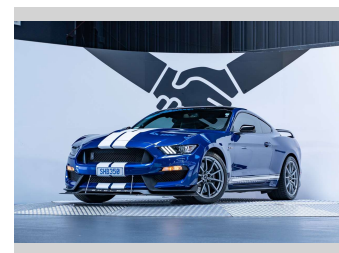

2016 Ford Mustang Shelby GT350

Purchase Price **\$109,990**
Includes GST, Registration & Licensing

Finance may be available on this vehicle. Ask one of our friendly staff for more information.

Gain peace of mind with Mechanical Breakdown Insurance. **Ask us how.**

Top features
None Listed

Body Style
2 door, Coupe

Odometer
31,000 km

Engine
5200 cc, Internal Combustion

Fuel Type
Petrol

Transmission
Manual, Rear Wheel

Wheels
-

VIN
1FA6P8JZ7G5520295

Interior
Black

Safety
-

Reg No.
SHB350

Ext Colour
Ford Performance Blue

History
Ex-Overseas, 1 owner

Seats
4 seats, Leather

CO2 Emissions
-

Energy Economy
-