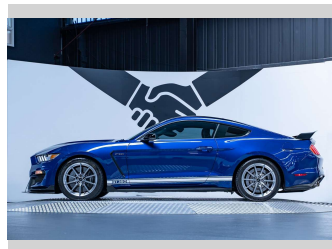

# 2016 Ford Mustang Shelby GT350

**Purchase Price** **\$109,990**  
Includes GST, Registration & Licensing

Finance may be available on this vehicle. Ask one of our friendly staff for more information.

Gain peace of mind with Mechanical Breakdown Insurance. **Ask us how.**

**Top features**  
None Listed

Body Style  
**2 door, Coupe**

Odometer  
**31,000 km**

Engine  
**5200 cc, Internal Combustion**

Fuel Type  
**Petrol**

Transmission  
**Manual, Rear Wheel**

Wheels  
-

VIN  
**1FA6P8JZ7G5520295**

Interior  
**Black**

Safety  
-

Reg No.  
**SHB350**

Ext Colour  
**Ford Performance Blue**

History  
**Ex-Overseas, 1 owner**

Seats  
**4 seats, Leather**

CO2 Emissions  
-

Energy Economy  
-