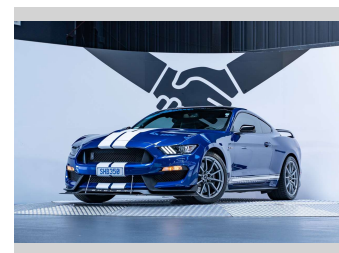

# 2016 Ford Mustang Shelby GT350

**Purchase Price** **\$109,990**  
Includes GST, Registration & Licensing

Finance may be available on this vehicle. Ask one of our friendly staff for more information.

Gain peace of mind with Mechanical Breakdown Insurance. **Ask us how.**

**Top features**  
None Listed

Body Style  
**2 door, Coupe**

Odometer  
**31,000 km**

Engine  
**5200 cc, Internal Combustion**

Fuel Type  
**Petrol**

Transmission  
**Manual, Rear Wheel**

Wheels  
-

VIN  
**1FA6P8JZ7G5520295**

Interior  
**Black**

Safety  
-

Reg No.  
**SHB350**

Ext Colour  
**Ford Performance Blue**

History  
**Ex-Overseas, 1 owner**

Seats  
**4 seats, Leather**

CO2 Emissions  
-

Energy Economy  
-