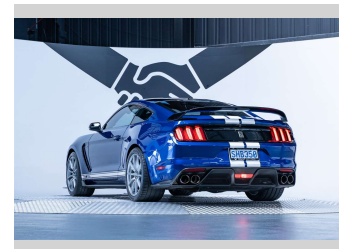

2016 Ford Mustang Shelby GT350

Purchase Price **$109,990**
Includes GST, Registration & Licensing

Finance may be available on this vehicle. Ask one of our friendly staff for more information.

Gain peace of mind with Mechanical Breakdown Insurance. **Ask us how.**

Top features
None Listed

Body Style
2 door, Coupe

Odometer
31,000 km

Engine
5200 cc, Internal Combustion

Fuel Type
Petrol

Transmission
Manual, Rear Wheel

Wheels
-

VIN
1FA6P8JZ7G5520295

Interior
Black

Safety
-

Reg No.
SHB350

Ext Colour
Ford Performance Blue

History
Ex-Overseas, 1 owner

Seats
4 seats, Leather

CO2 Emissions
-

Energy Economy
-

Stock ID: 6151

Trust Motors Ltd | Phone 09 887 8668 | Email george@trustmotors.co.nz
10 Norman Spencer Drive, Papatoetoe, Auckland 2104, New Zealand
www.trustmotors.co.nz

★★★★★
4.92 | 1449 reviews