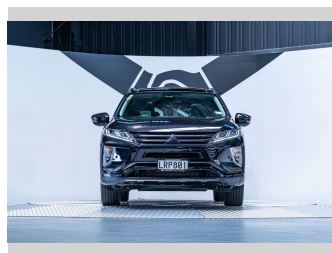

2018 Mitsubishi Eclipse Cross VRX 1.5L Turbo 4WD

Purchase Price

\$23,990

Includes GST, Registration & Licensing

Finance may be available on this vehicle. Ask one of our friendly staff for more information.

Gain peace of mind with Mechanical Breakdown Insurance. **Ask us how.**

Top features

None Listed

Body Style

4 door, SUV / 4x4

Odometer

90,500 km

Engine