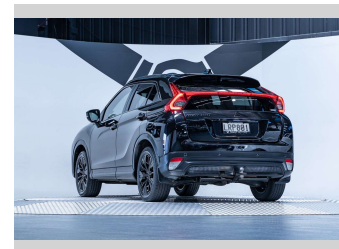

2018 Mitsubishi Eclipse Cross VRX 1.5L Turbo 4WD

Purchase Price

\$23,990

Includes GST, Registration & Licensing

Finance may be available on this vehicle. Ask one of our friendly staff for more information.

Gain peace of mind with Mechanical Breakdown Insurance. **Ask us how.**

Top features

None Listed

Body Style

4 door, SUV / 4x4

Odometer

90,500 km

Engine