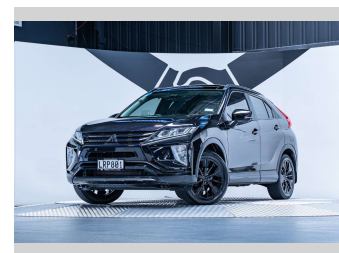

2018 Mitsubishi Eclipse Cross VRX 1.5L Turbo 4WD

Purchase Price

\$23,990

Includes GST, Registration & Licensing

Finance may be available on this vehicle. Ask one of our friendly staff for more information.

Gain peace of mind with Mechanical Breakdown Insurance. **Ask us how.**

Top features

None Listed

Body Style

4 door, SUV / 4x4

Odometer

90,500 km

Engine