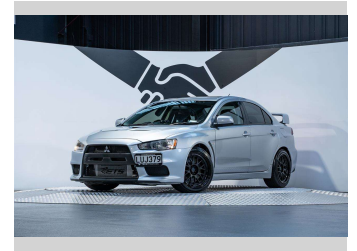

2009 Mitsubishi Lancer Evolution X 2.0L Manual

Purchase Price **\$44,990**
Includes GST, Registration & Licensing

Finance may be available on this vehicle. Ask one of our friendly staff for more information.

Gain peace of mind with Mechanical Breakdown Insurance. **Ask us how.**

Top features
None Listed

Body Style
4 door, Sedan

Odometer
88,400 km

Engine
1990 cc, Internal Combustion

Fuel Type
Petrol

Transmission
Manual, 4WD

Wheels
-

VIN
-

Interior
Black

Safety
-

Reg No.
LUJ379

Ext Colour
Silver

History
Ex-Overseas, 8 owners

Seats
5 seats, Fabric