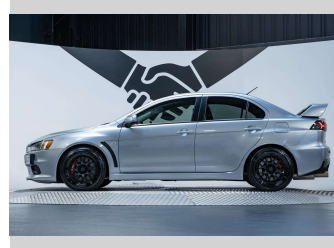

2009 Mitsubishi Lancer Evolution X 2.0L Manual

Purchase Price **\$44,990**
Includes GST, Registration & Licensing

Finance may be available on this vehicle. Ask one of our friendly staff for more information.

Gain peace of mind with Mechanical Breakdown Insurance. **Ask us how.**

Top features
None Listed

Body Style
4 door, Sedan

Odometer
88,400 km

Engine
1990 cc, Internal Combustion

Fuel Type
Petrol

Transmission
Manual, 4WD

Wheels
-

VIN
-

Interior
Black

Safety
-

Reg No.
LUJ379

Ext Colour
Silver

History
Ex-Overseas, 8 owners

Seats
5 seats, Fabric