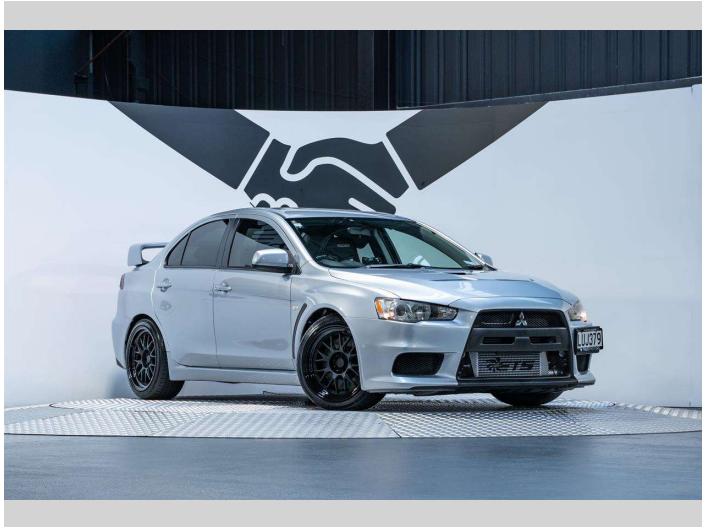

2009 Mitsubishi Lancer Evolution X 2.0L Manual

Purchase Price **\$44,990**
Includes GST, Registration & Licensing

Finance may be available on this vehicle. Ask one of our friendly staff for more information.

Gain peace of mind with Mechanical Breakdown Insurance. **Ask us how.**

Top features
None Listed

Body Style
4 door, Sedan

Odometer
88,400 km

Engine
1990 cc, Internal Combustion

Fuel Type
Petrol

Transmission
Manual, 4WD

Wheels
-

VIN
-

Interior
Black

Safety
-

Reg No.
LUJ379

Ext Colour
Silver

History
Ex-Overseas, 8 owners

Seats
5 seats, Fabric