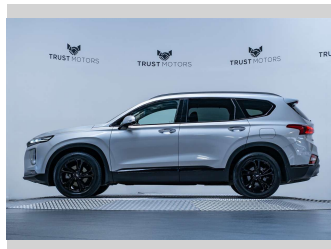

2019 Hyundai Santa Fe TM Limited 2.4L 4WD

Purchase Price **\$31,990**
Includes GST, Registration & Licensing

Finance may be available on this vehicle. Ask one of our friendly staff for more information.