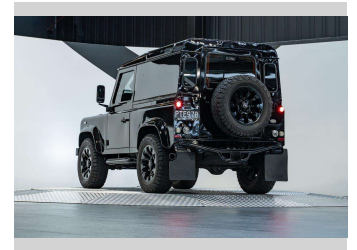

# 2015 Land Rover Defender 90 2.2D 4WD

Purchase Price

**\$79,990**

Includes GST, Registration & Licensing

Finance may be available on this vehicle. Ask one of our friendly staff for more information.

finance  
**NOW**

## Top features

None Listed

Body Style

**3 door, SUV / 4x4**

Odometer

**19,250 mi**

Engine

**2198 cc, Internal Combustion**