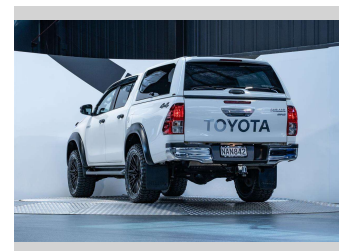

# 2020 Toyota Hilux SR5 2.8L 4WD

Purchase Price

**\$45,990**

Includes GST, Registration & Licensing

Finance may be available on this vehicle. Ask one of our friendly staff for more information.

Gain peace of mind with Mechanical Breakdown Insurance. **Ask us how.**