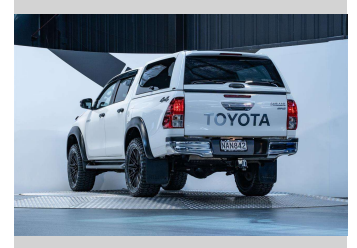

2020 Toyota Hilux SR5 2.8L 4WD

Purchase Price **\$45,990**
Includes GST, Registration & Licensing

Finance may be available on this vehicle. Ask one of our friendly staff for more information.

Gain peace of mind with Mechanical Breakdown Insurance. **Ask us how.**

Top features
None Listed

Body Style
4 door, Ute

Odometer
170,200 km

Engine
2755 cc, Internal Combustion

Fuel Type
Diesel

Transmission
Automatic, 4WD

Wheels
-

VIN
MR0HA3CD100453285

Interior
Black

Safety
-

Reg No.
NAN842

Ext Colour
Glacier White

History
NZ New, 2 owners

Seats
5 seats, Fabric

CO2 Emissions
-

Energy Economy
-