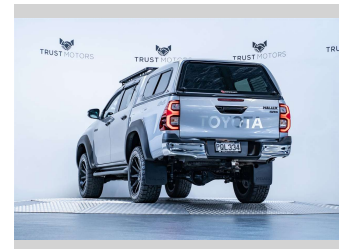

# 2022 Toyota Hilux SR5 2.8L 4WD

**Purchase Price** **\$59,990**  
Includes GST, Registration & Licensing

Finance may be available on this vehicle. Ask one of our friendly staff for more information.

Gain peace of mind with Mechanical Breakdown Insurance. **Ask us how.**

**Top features**  
None Listed

**Body Style**  
4 door, Ute

**Odometer**  
31,000 km

**Engine**  
2755 cc, Internal Combustion

**Fuel Type**  
Diesel

**Transmission**  
Automatic, 4WD

**Wheels**  
-

**VIN**  
MR0BA3CD800069705