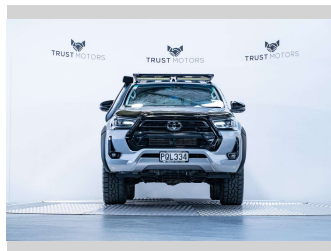

# 2022 Toyota Hilux SR5 2.8L 4WD

**Purchase Price** **\$59,990**  
Includes GST, Registration & Licensing

Finance may be available on this vehicle. Ask one of our friendly staff for more information.

Gain peace of mind with Mechanical Breakdown Insurance. **Ask us how.**