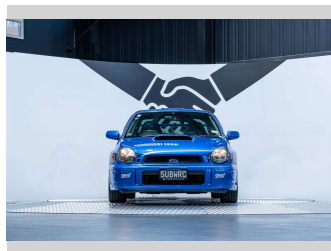

# 2001 Subaru Impreza WRX STI Prodrive 2.0L Turbo

Purchase Price

**\$44,990**

Includes GST, Registration & Licensing

Finance may be available on this vehicle. Ask one of our friendly staff for more information.