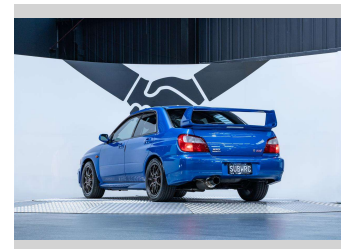

# 2001 Subaru Impreza WRX STI Prodrive 2.0L Turbo

Purchase Price

**\$44,990**

Includes GST, Registration & Licensing

Finance may be available on this vehicle. Ask one of our friendly staff for more information.