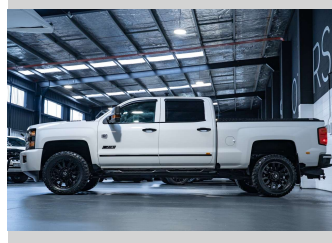

2018 Chevrolet Silverado 2500HD LTZ

Purchase Price **\$94,990**
Includes GST, Registration & Licensing

Finance may be available on this vehicle. Ask one of our friendly staff for more information.

Gain peace of mind with Mechanical Breakdown Insurance. **Ask us how.**

Top features
None Listed

Body Style
4 door, Ute

Odometer
164,300 km

Engine
6600 cc, Internal Combustion

Fuel Type
Diesel

Transmission
Automatic, 4WD

Wheels
-

VIN
1GCKWEY3JF205732

Interior
Black

Safety

Based on 2024 VSRR rating

Reg No.
LQN134

Ext Colour
White

History
NZ New, 2 owners

Seats
5 seats, Leather

CO2 Emissions
☆☆☆☆☆☆