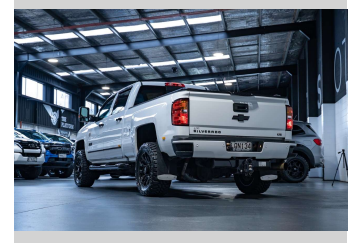

2018 Chevrolet Silverado 2500HD LTZ

Purchase Price **\$94,990**
Includes GST, Registration & Licensing

Finance may be available on this vehicle. Ask one of our friendly staff for more information.

Gain peace of mind with Mechanical Breakdown Insurance. **Ask us how.**

Top features
None Listed

Body Style
4 door, Ute

Odometer
164,300 km

Engine
6600 cc, Internal Combustion

Fuel Type
Diesel

Transmission
Automatic, 4WD

Wheels
-

VIN
1GCKWEY3JF205732

Interior
Black

Safety

Based on 2024 VSRR rating

Reg No.
LQN134

Ext Colour
White

History
NZ New, 2 owners

Seats
5 seats, Leather

CO2 Emissions
☆☆☆☆☆☆