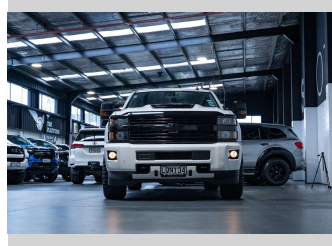

2018 Chevrolet Silverado 2500HD LTZ

Purchase Price **\$94,990**
Includes GST, Registration & Licensing

Finance may be available on this vehicle. Ask one of our friendly staff for more information.

Gain peace of mind with Mechanical Breakdown Insurance. **Ask us how.**

Top features
None Listed

Body Style
4 door, Ute

Odometer
164,300 km

Engine
6600 cc, Internal Combustion

Fuel Type
Diesel

Transmission
Automatic, 4WD

Wheels
-

VIN
1GCKWEY3JF205732