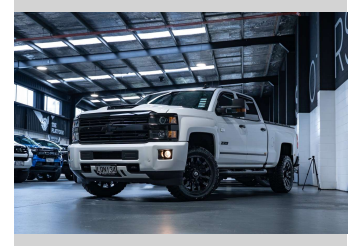

2018 Chevrolet Silverado 2500HD LTZ

Purchase Price **\$94,990**
Includes GST, Registration & Licensing

Finance may be available on this vehicle. Ask one of our friendly staff for more information.

Gain peace of mind with Mechanical Breakdown Insurance. **Ask us how.**

Top features
None Listed

Body Style
4 door, Ute

Odometer
164,300 km

Engine
6600 cc, Internal Combustion

Fuel Type
Diesel

Transmission
Automatic, 4WD

Wheels
-

VIN
1GCKWEY3JF205732

Interior
Black

Safety

Based on 2024 VSRR rating

Reg No.
LQN134

Ext Colour
White

History
NZ New, 2 owners

Seats
5 seats, Leather

CO2 Emissions
☆☆☆☆☆☆