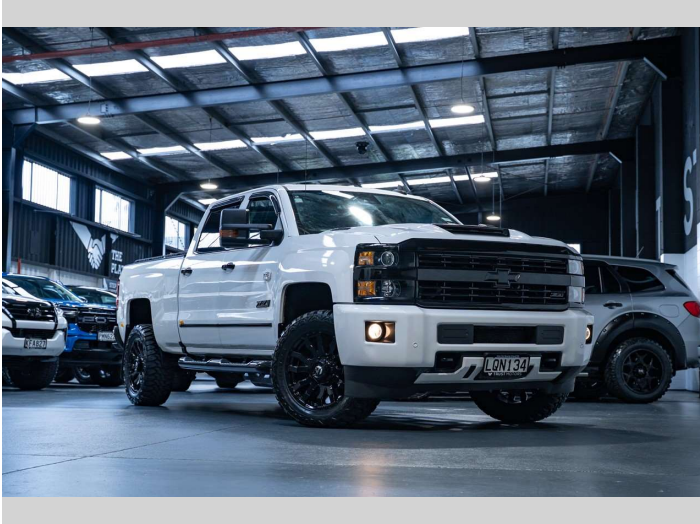

2018 Chevrolet Silverado 2500HD LTZ

Purchase Price **\$94,990**
Includes GST, Registration & Licensing

Finance may be available on this vehicle. Ask one of our friendly staff for more information.

Gain peace of mind with Mechanical Breakdown Insurance. **Ask us how.**

Top features
None Listed

Body Style
4 door, Ute

Odometer
164,300 km

Engine
6600 cc, Internal Combustion

Fuel Type
Diesel

Transmission
Automatic, 4WD

Wheels
-

VIN
1GCKWEY3JF205732

Interior
Black

Safety

Based on 2024 VSRR rating

Reg No.
LQN134

Ext Colour
White

History
NZ New, 2 owners

Seats
5 seats, Leather

CO2 Emissions
☆☆☆☆☆☆