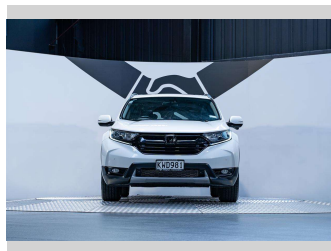

2017 Honda Crv Sport 7 1.5L Turbo

Purchase Price **\$28,990**
Includes GST, Registration & Licensing

Finance may be available on this vehicle. Ask one of our friendly staff for more information.

Gain peace of mind with Mechanical Breakdown Insurance. **Ask us how.**