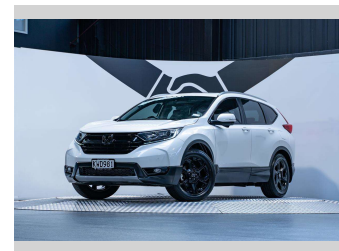

2017 Honda Crv Sport 7 1.5L Turbo

Purchase Price **\$28,990**
Includes GST, Registration & Licensing

Finance may be available on this vehicle. Ask one of our friendly staff for more information.

Gain peace of mind with Mechanical Breakdown Insurance. **Ask us how.**

Top features
None Listed

Body Style
5 door, SUV / 4x4

Odometer
48,400 km

Engine
1498 cc, Internal Combustion

Fuel Type
Petrol

Transmission
Automatic

Wheels
-

VIN
MRHRW1840JP060806

Interior
Black

Safety

Based on 2023 UCSR rating for 17-21 models

Reg No.
KWD981

Ext Colour
White Diamond

History
NZ New, 3 owners

Seats
7 seats, Leather

CO2 Emissions
★★★★☆
185 grams/km