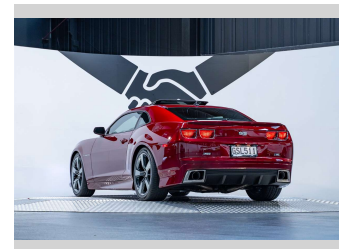

# 2010 Chevrolet Camaro 2SS/RS Supercharged 6.2L

**Purchase Price** **\$67,990**  
Includes GST, Registration & Licensing

Finance may be available on this vehicle. Ask one of our friendly staff for more information.

Transmission  
**Manual, Rear Wheel**

Wheels  
-

VIN  
**2G1FT1EW9A9209046**

Interior  
**Beige**

Safety  
-

Reg No.  
**GSL511**

Ext Colour  
**Red Jewel**

History  
**Ex-Overseas, 1 owner**