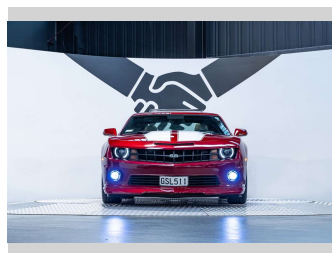

# 2010 Chevrolet Camaro 2SS/RS Supercharged 6.2L

**Purchase Price** **\$67,990**  
Includes GST, Registration & Licensing

Finance may be available on this vehicle. Ask one of our friendly staff for more information.