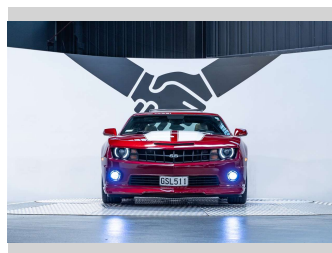

# 2010 Chevrolet Camaro 2SS/RS Supercharged 6.2L

**Purchase Price** **\$67,990**  
Includes GST, Registration & Licensing

Finance may be available on this vehicle. Ask one of our friendly staff for more information.

Transmission  
**Manual, Rear Wheel**

Wheels  
-

VIN  
**2G1FT1EW9A9209046**

Interior  
**Beige**

Safety  
-

Reg No.  
**GSL511**

Ext Colour  
**Red Jewel**

History  
**Ex-Overseas, 1 owner**