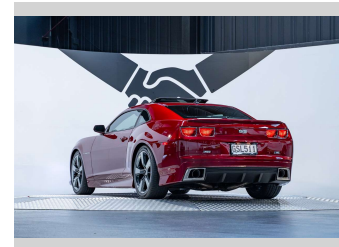

2010 Chevrolet Camaro 2SS/RS Supercharged 6.2L

Purchase Price **\$67,990**
Includes GST, Registration & Licensing

Finance may be available on this vehicle. Ask one of our friendly staff for more information.

Gain peace of mind with Mechanical Breakdown Insurance. **Ask us how.**

Top features
None Listed

Body Style
2 door, Coupe

Odometer
32,900 km

Engine
6200 cc, Internal Combustion

Fuel Type
Petrol

Transmission
Manual, Rear Wheel

Wheels
-

VIN
2G1FT1EW9A9209046

Interior
Beige

Safety
-

Reg No.
GSL511

Ext Colour
Red Jewel

History
Ex-Overseas, 1 owner

Seats
4 seats, Leather