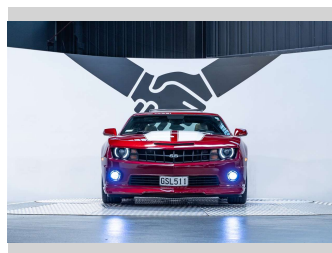

2010 Chevrolet Camaro 2SS/RS Supercharged 6.2L

Purchase Price **\$67,990**
Includes GST, Registration & Licensing

Finance may be available on this vehicle. Ask one of our friendly staff for more information.