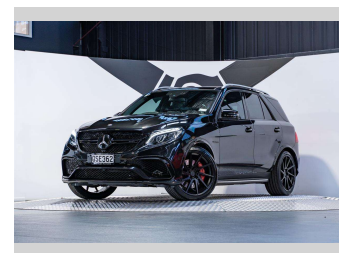

2017 Mercedes-Benz GLE 63 S AMG 5.5L V8 Bi-

Purchase Price **\$57,990**
Includes GST, Registration & Licensing

Finance may be available on this vehicle. Ask one of our friendly staff for more information.

Gain peace of mind with Mechanical Breakdown Insurance. **Ask us how.**

an ASSURANT company

Top features

None Listed

Body Style
4 door, SUV / 4x4

Odometer
129,400 km

Engine
5461 cc, Internal Combustion

Fuel Type
Petrol

Transmission
Automatic, 4WD

Wheels
-

VIN
WDC1660752A891642

Interior
Black

Safety
-

Reg No.
QSE362

Ext Colour
Obsidian Black

History
NZ New, 8 owners