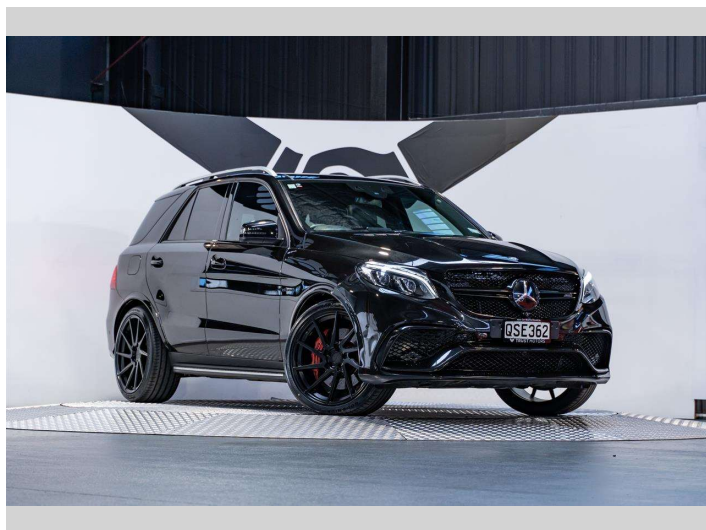

2017 Mercedes-Benz GLE 63 S AMG 5.5L V8 Bi-

Purchase Price **\$57,990**
Includes GST, Registration & Licensing

Finance may be available on this vehicle. Ask one of our friendly staff for more information.

Gain peace of mind with Mechanical Breakdown Insurance. **Ask us how.**

an ASSURANT company

Top features

None Listed

Body Style
4 door, SUV / 4x4

Odometer
129,400 km

Engine
5461 cc, Internal Combustion

Fuel Type
Petrol

Transmission
Automatic, 4WD

Wheels
-

VIN
WDC1660752A891642

Interior
Black

Safety
-

Reg No.
QSE362

Ext Colour
Obsidian Black

History
NZ New, 8 owners