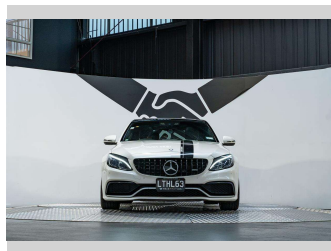

2015 Mercedes-Benz C 63 S AMG 4.0L V8 Bi-Turbo

Purchase Price **\$69,990**
Includes GST, Registration & Licensing

Finance may be available on this vehicle. Ask one of our friendly staff for more information.