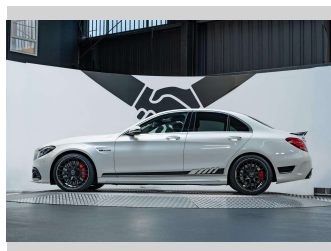

2015 Mercedes-Benz C 63 S AMG 4.0L V8 Bi-Turbo

Purchase Price **\$69,990**
Includes GST, Registration & Licensing

Finance may be available on this vehicle. Ask one of our friendly staff for more information.