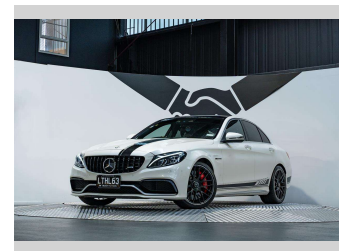

2015 Mercedes-Benz C 63 S AMG 4.0L V8 Bi-Turbo

Purchase Price **\$69,990**
Includes GST, Registration & Licensing

Finance may be available on this vehicle. Ask one of our friendly staff for more information.

Gain peace of mind with Mechanical Breakdown Insurance. **Ask us how.**

an ASSURANT company

Top features
None Listed

Body Style
4 door, Sedan

Odometer
76,400 km

Engine
3980 cc, Internal Combustion

Fuel Type
Petrol