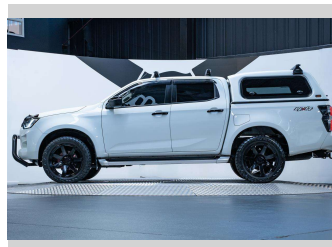

2021 Isuzu D-Max LS 3.0L Diesel 4WD

Purchase Price

\$45,990

Includes GST, Registration & Licensing

Finance may be available on this vehicle. Ask one of our friendly staff for more information.

finance
NOW

Gain peace of mind with Mechanical Breakdown Insurance. **Ask us how.**

Protecta
INSURANCE
an ASSURANT company

Top features

None Listed

Body Style

4 door, Ute

Odometer

71,800 km

Engine

2999 cc, Internal Combustion

Fuel Type

Diesel

Transmission

Automatic, 4WD

Wheels

-

VIN

Splash White

History

NZ New, 4 owners

Seats

5 seats, Fabric

CO2 Emissions

★ ★ ☆ ☆ ☆ ☆

238 grams/km