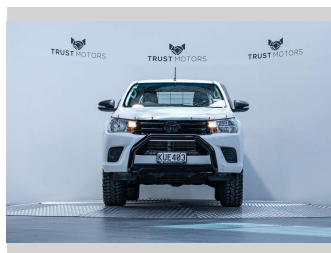

2017 Toyota Hilux SR Flatdeck 2.8D Manual

Purchase Price **\$39,990**
Includes GST, Registration & Licensing

Finance may be available on this vehicle. Ask one of our friendly staff for more information.