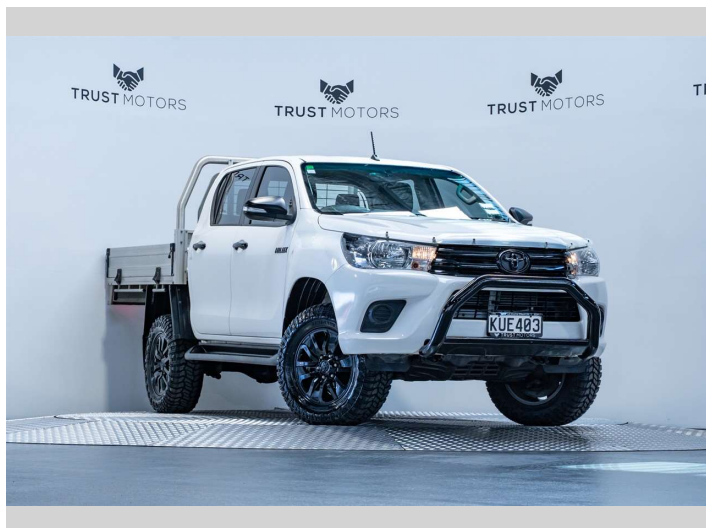

2017 Toyota Hilux SR Flatdeck 2.8D Manual

Purchase Price **\$39,990**
Includes GST, Registration & Licensing

Finance may be available on this vehicle. Ask one of our friendly staff for more information.

Gain peace of mind with Mechanical Breakdown Insurance. **Ask us how.**

Top features
None Listed

Body Style
4 door, Ute

Odometer
50,500 km

Engine
2755 cc, Internal Combustion

Fuel Type
Diesel

Transmission
Manual