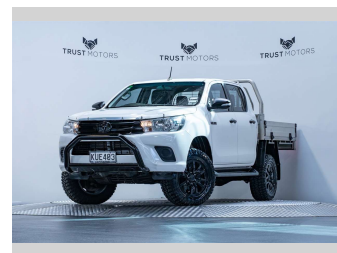

2017 Toyota Hilux SR Flatdeck 2.8D Manual

Purchase Price **\$39,990**
Includes GST, Registration & Licensing

Finance may be available on this vehicle. Ask one of our friendly staff for more information.

Gain peace of mind with Mechanical Breakdown Insurance. **Ask us how.**

Top features
None Listed

Body Style
4 door, Ute

Odometer
50,500 km

Engine
2755 cc, Internal Combustion

Fuel Type
Diesel

Transmission
Manual