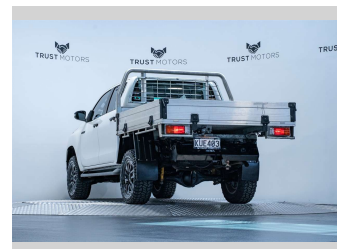

2017 Toyota Hilux SR Flatdeck 2.8D Manual

Purchase Price **\$39,990**
Includes GST, Registration & Licensing

Finance may be available on this vehicle. Ask one of our friendly staff for more information.