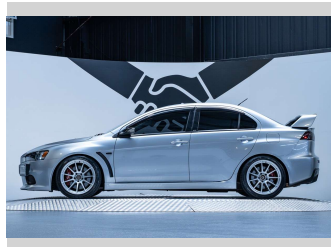

2008 Mitsubishi Lancer Evolution X 2.0L Manual

Purchase Price **\$46,990**
Includes GST, Registration & Licensing

Finance may be available on this vehicle. Ask one of our friendly staff for more information.

Gain peace of mind with Mechanical Breakdown Insurance. **Ask us how.**

Top features
None Listed

Body Style
4 door, Sedan

Odometer
103,800 km

Engine
1990 cc, Internal Combustion

Fuel Type
Petrol

Transmission
Manual, 4WD