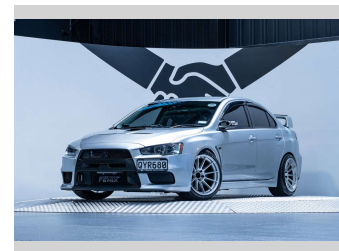

2008 Mitsubishi Lancer Evolution X 2.0L Manual

Purchase Price **\$46,990**
Includes GST, Registration & Licensing

Finance may be available on this vehicle. Ask one of our friendly staff for more information.

Gain peace of mind with Mechanical Breakdown Insurance. **Ask us how.**

Top features
None Listed

Body Style
4 door, Sedan

Odometer
103,800 km

Engine
1990 cc, Internal Combustion

Fuel Type
Petrol

Transmission
Manual, 4WD