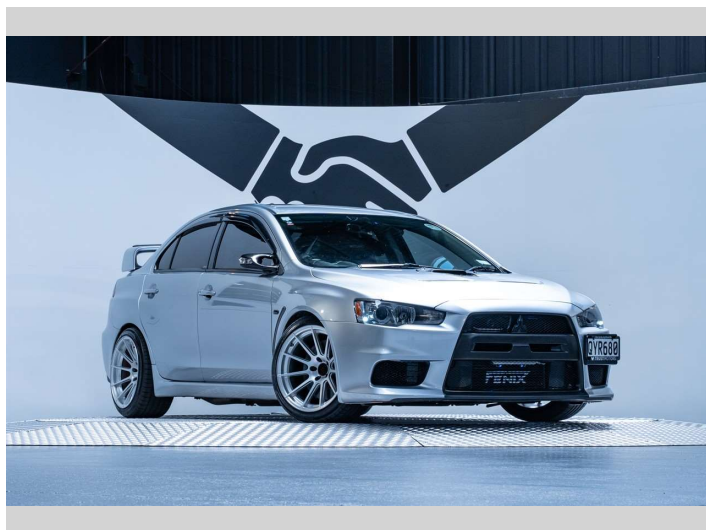

2008 Mitsubishi Lancer Evolution X 2.0L Manual

Purchase Price **\$46,990**
Includes GST, Registration & Licensing

Finance may be available on this vehicle. Ask one of our friendly staff for more information.

Gain peace of mind with Mechanical Breakdown Insurance. **Ask us how.**

Top features
None Listed

Body Style
4 door, Sedan

Odometer
103,800 km

Engine
1990 cc, Internal Combustion

Fuel Type
Petrol

Transmission
Manual, 4WD

Wheels
-

VIN
7AT0CJ0DX17006291

Interior
Black

Safety
-

Reg No.
QYR680

Ext Colour
Cool Silver Metallic

History
Ex-Overseas, 6 owners

Seats
5 seats, Fabric