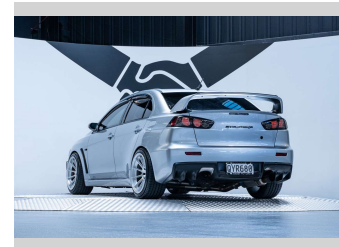

2008 Mitsubishi Lancer Evolution X 2.0L Manual

Purchase Price **\$46,990**
Includes GST, Registration & Licensing

Finance may be available on this vehicle. Ask one of our friendly staff for more information.

Gain peace of mind with Mechanical Breakdown Insurance. **Ask us how.**

Top features
None Listed

Body Style
4 door, Sedan

Odometer
103,800 km

Engine
1990 cc, Internal Combustion

Fuel Type
Petrol

Transmission
Manual, 4WD