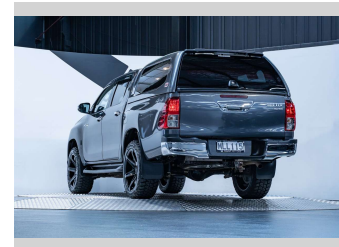

2019 Toyota Hilux SR5 2.8L 4WD

Purchase Price **\$41,990**
Includes GST, Registration & Licensing

Finance may be available on this vehicle. Ask one of our friendly staff for more information.

Gain peace of mind with Mechanical Breakdown Insurance. **Ask us how.**

Top features

- » Cruise Control

Body Style
4 door, Ute

Odometer
160,900 km

Engine
2755 cc, Internal Combustion

Fuel Type
Diesel

Transmission
Automatic, 4WD

Wheels
-