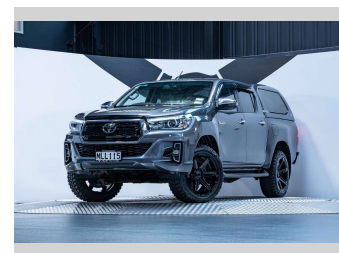

2019 Toyota Hilux SR5 2.8L 4WD

Purchase Price **\$41,990**
Includes GST, Registration & Licensing

Finance may be available on this vehicle. Ask one of our friendly staff for more information.

Gain peace of mind with Mechanical Breakdown Insurance. **Ask us how.**

Top features

- » Cruise Control

Body Style
4 door, Ute

Odometer
160,900 km

Engine
2755 cc, Internal Combustion

Fuel Type
Diesel

Transmission
Automatic, 4WD

Wheels
-