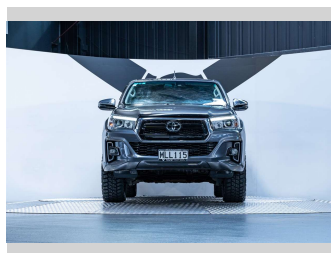

2019 Toyota Hilux SR5 2.8L 4WD

Purchase Price **\$41,990**
Includes GST, Registration & Licensing

Finance may be available on this vehicle. Ask one of our friendly staff for more information.

Gain peace of mind with Mechanical Breakdown Insurance. **Ask us how.**

Top features

- » Cruise Control

Body Style
4 door, Ute

Odometer
160,900 km

Engine
2755 cc, Internal Combustion

Fuel Type
Diesel

Transmission
Automatic, 4WD

Wheels
-