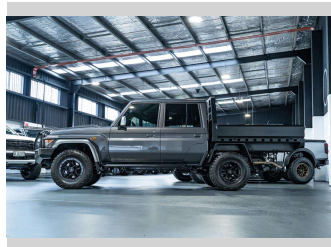

# 2021 Toyota Landcruiser LX 4.5L V8 Manual

**Purchase Price** **\$114,990**  
Includes GST, Registration & Licensing

Finance may be available on this vehicle. Ask one of our friendly staff for more information.

Gain peace of mind with Mechanical Breakdown Insurance. **Ask us how.**

**Top features**  
None Listed

Body Style  
**4 door, Ute**

Odometer  
**28,900 km**

Engine  
**4461 cc, Internal Combustion**

Fuel Type  
**Diesel**