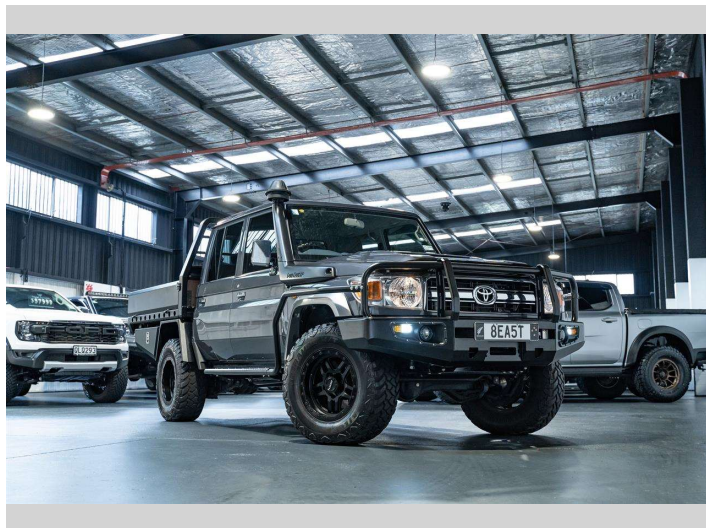

# 2021 Toyota Landcruiser LX 4.5L V8 Manual

**Purchase Price** **\$114,990**  
Includes GST, Registration & Licensing

Finance may be available on this vehicle. Ask one of our friendly staff for more information.

Gain peace of mind with Mechanical Breakdown Insurance. **Ask us how.**

**Top features**  
None Listed

Body Style  
**4 door, Ute**

Odometer  
**28,900 km**

Engine  
**4461 cc, Internal Combustion**

Fuel Type  
**Diesel**