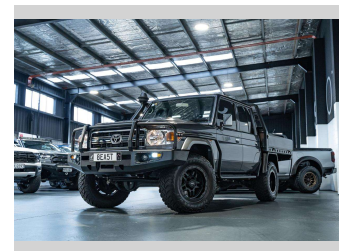

# 2021 Toyota Landcruiser LX 4.5L V8 Manual

**Purchase Price** **\$114,990**  
Includes GST, Registration & Licensing

Finance may be available on this vehicle. Ask one of our friendly staff for more information.

Gain peace of mind with Mechanical Breakdown Insurance. **Ask us how.**

**Top features**  
None Listed

Body Style  
**4 door, Ute**

Odometer  
**28,900 km**

Engine  
**4461 cc, Internal Combustion**

Fuel Type  
**Diesel**