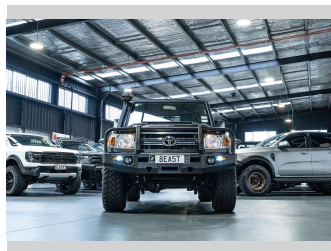

# 2021 Toyota Landcruiser LX 4.5L V8 Manual

**Purchase Price** **\$114,990**  
Includes GST, Registration & Licensing

Finance may be available on this vehicle. Ask one of our friendly staff for more information.