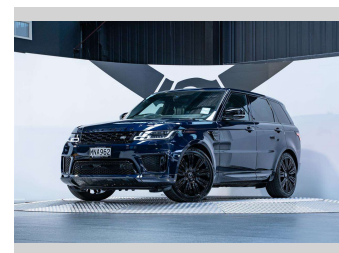

2019 Land Rover Range Rover Sport SDV6 HSE

Purchase Price **\$69,990**
Includes GST, Registration & Licensing

Finance may be available on this vehicle. Ask one of our friendly staff for more information.

Gain peace of mind with Mechanical Breakdown Insurance. **Ask us how.**

an ASSURANT company

Top features

None Listed

Body Style
5 door, SUV / 4x4

Odometer
109,800 km

Engine
2993 cc, Internal Combustion

Fuel Type
Diesel