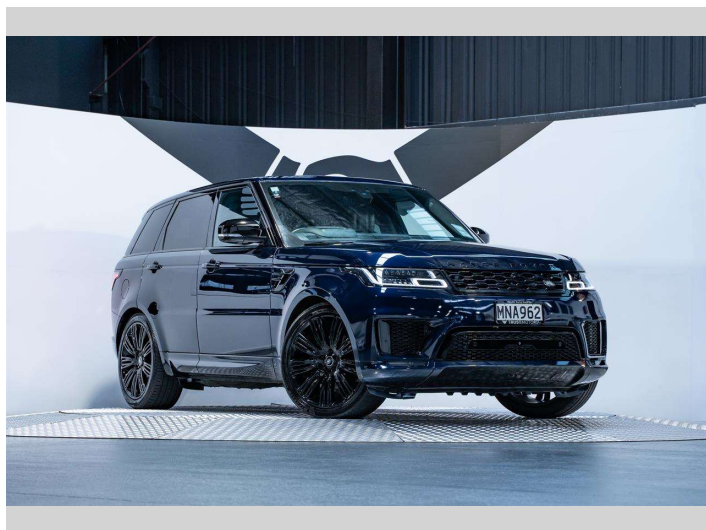

2019 Land Rover Range Rover Sport SDV6 HSE

Purchase Price **\$69,990**
Includes GST, Registration & Licensing

Finance may be available on this vehicle. Ask one of our friendly staff for more information.

Gain peace of mind with Mechanical Breakdown Insurance. **Ask us how.**

an ASSURANT company

Top features

None Listed

Body Style
5 door, SUV / 4x4

Odometer
109,800 km

Engine
2993 cc, Internal Combustion

Fuel Type
Diesel