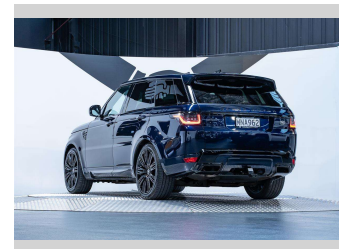

2019 Land Rover Range Rover Sport SDV6 HSE

Purchase Price **\$69,990**
Includes GST, Registration & Licensing

Finance may be available on this vehicle. Ask one of our friendly staff for more information.

Gain peace of mind with Mechanical Breakdown Insurance. **Ask us how.**

an ASSURANT company

Top features

None Listed

Body Style
5 door, SUV / 4x4

Odometer
109,800 km

Engine
2993 cc, Internal Combustion

Fuel Type
Diesel