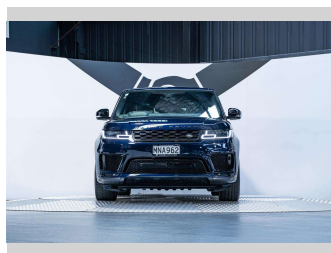

2019 Land Rover Range Rover Sport SDV6 HSE

Purchase Price **\$69,990**
Includes GST, Registration & Licensing

Finance may be available on this vehicle. Ask one of our friendly staff for more information.