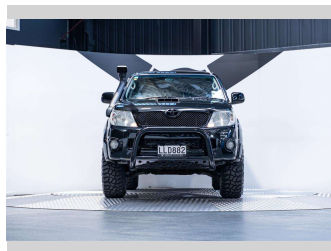

# 2010 Toyota Hilux SR5 3.0L 4WD

**Purchase Price** **\$39,990**  
Includes GST, Registration & Licensing

Finance may be available on this vehicle. Ask one of our friendly staff for more information.

Gain peace of mind with Mechanical Breakdown Insurance. **Ask us how.**