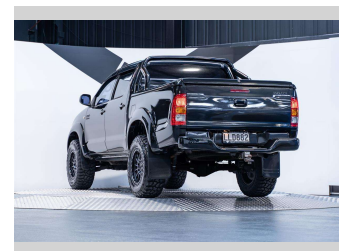

# 2010 Toyota Hilux SR5 3.0L 4WD

**Purchase Price** **\$39,990**  
Includes GST, Registration & Licensing

Finance may be available on this vehicle. Ask one of our friendly staff for more information.

Gain peace of mind with Mechanical Breakdown Insurance. **Ask us how.**

an ASSURANT company

**Top features**  
None Listed

Body Style  
**4 door, Ute**

Odometer  
**98,400 km**

Engine  
**2982 cc, Internal Combustion**

Fuel Type  
**Diesel**

Transmission  
**Automatic, 4WD**

Wheels  
-