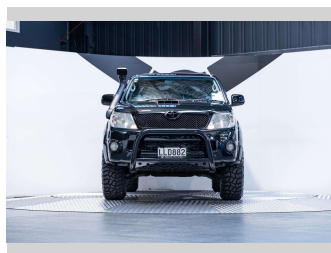

# 2010 Toyota Hilux SR5 3.0L 4WD

**Purchase Price** **\$39,990**  
Includes GST, Registration & Licensing

Finance may be available on this vehicle. Ask one of our friendly staff for more information.

Gain peace of mind with Mechanical Breakdown Insurance. **Ask us how.**