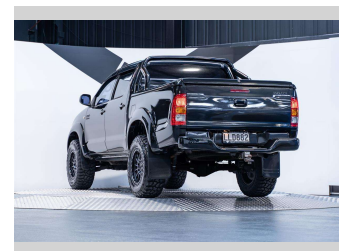

# 2010 Toyota Hilux SR5 3.0L 4WD

**Purchase Price** **\$39,990**  
Includes GST, Registration & Licensing

Finance may be available on this vehicle. Ask one of our friendly staff for more information.

Gain peace of mind with Mechanical Breakdown Insurance. **Ask us how.**

  
an ASSURANT company

**Top features**  
None Listed

Body Style  
**4 door, Ute**

Odometer  
**98,400 km**

Engine  
**2982 cc, Internal Combustion**

Fuel Type  
**Diesel**

Transmission  
**Automatic, 4WD**