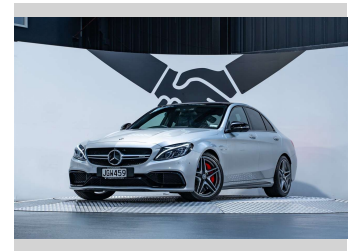

2015 Mercedes-Benz C 63 S AMG 4.0L V8 Bi-Turbo

Purchase Price **\$69,990**
Includes GST, Registration & Licensing

Finance may be available on this vehicle. Ask one of our friendly staff for more information.