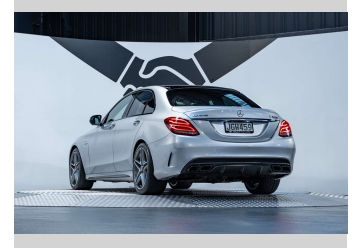

2015 Mercedes-Benz C 63 S AMG 4.0L V8 Bi-Turbo

Purchase Price **\$69,990**
Includes GST, Registration & Licensing

Finance may be available on this vehicle. Ask one of our friendly staff for more information.

Gain peace of mind with Mechanical Breakdown Insurance. **Ask us how.**

Top features

None Listed

Body Style
4 door, Sedan

Odometer
21,800 km

Engine
3982 cc, Internal Combustion

Fuel Type
Petrol

Transmission
Automatic, Rear Wheel