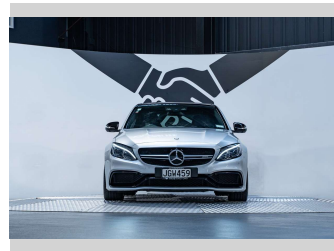

2015 Mercedes-Benz C 63 S AMG 4.0L V8 Bi-Turbo

Purchase Price **\$69,990**
Includes GST, Registration & Licensing

Finance may be available on this vehicle. Ask one of our friendly staff for more information.