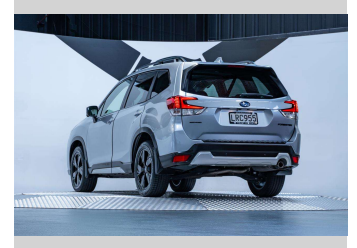

2018 Subaru Forester Premium 2.5L Petrol 4WD

Purchase Price

\$29,990

Includes GST, Registration & Licensing

Finance may be available on this vehicle. Ask one of our friendly staff for more information.

finance
NOW

Gain peace of mind with Mechanical Breakdown Insurance. **Ask us how.**

Protecta
INSURANCE
an ASSURANT company

Top features

None Listed

Body Style

4 door, SUV / 4x4

Odometer

63,800 km

Engine

2498 cc, Internal Combustion

Fuel Type

Petrol

Transmission

Automatic, 4WD

Wheels

-