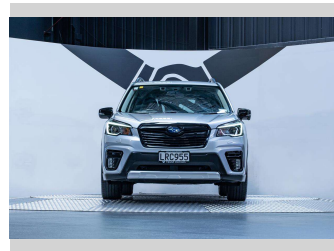

2018 Subaru Forester Premium 2.5L Petrol 4WD

Purchase Price

\$29,990

Includes GST, Registration & Licensing

Finance may be available on this vehicle. Ask one of our friendly staff for more information.

finance
NOW