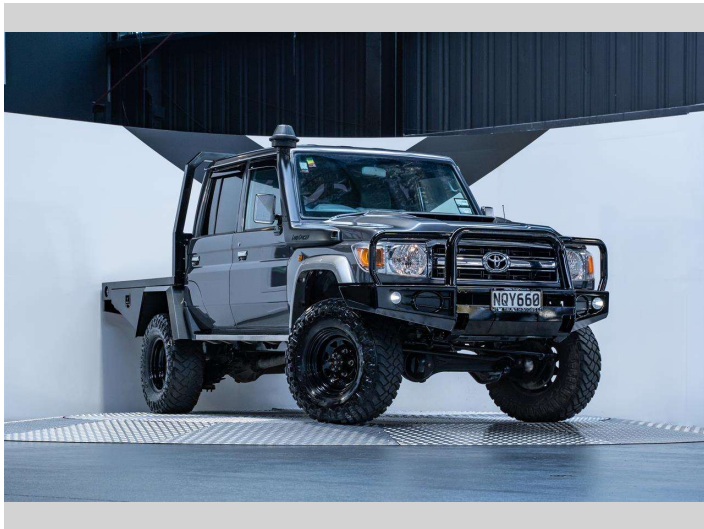

2021 Toyota Landcruiser LX 4.5L V8 Manual

Purchase Price **\$99,990**
Includes GST, Registration & Licensing

Finance may be available on this vehicle. Ask one of our friendly staff for more information.

Gain peace of mind with Mechanical Breakdown Insurance. **Ask us how.**

Top features
None Listed

Body Style
4 door, Ute

Odometer
80,600 km

Engine
4461 cc, Internal Combustion

Fuel Type
Diesel

Transmission
Manual, 4WD

Wheels
-

VIN
JTEBV71J90B033315

Interior
Grey

Safety
-

Reg No.
NQY660

Ext Colour
Graphite Gray

History
NZ New, 3 owners

Seats
5 seats, Fabric