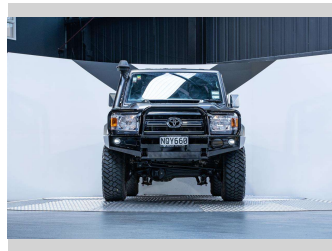

2021 Toyota Landcruiser LX 4.5L V8 Manual

Purchase Price **$99,990**
Includes GST, Registration & Licensing

Finance may be available on this vehicle. Ask one of our friendly staff for more information.

Gain peace of mind with Mechanical Breakdown Insurance. **Ask us how.**

Top features
None Listed

Body Style
4 door, Ute

Odometer
80,600 km

Engine
4461 cc, Internal Combustion

Fuel Type
Diesel

Transmission
Manual, 4WD

Wheels
-

VIN
JTEBV71J90B033315

Interior
Grey

Safety
-

Reg No.
NQY660

Ext Colour
Graphite Gray

History
NZ New, 3 owners

Seats
5 seats, Fabric

CO2 Emissions
-

Energy Economy
-

Stock ID: 5683

Trust Motors Ltd | Phone 09 887 8668 | Email george@trustmotors.co.nz
10 Norman Spencer Drive, Papatoetoe, Auckland 2104, New Zealand
www.trustmotors.co.nz

4.92 | 1342 reviews